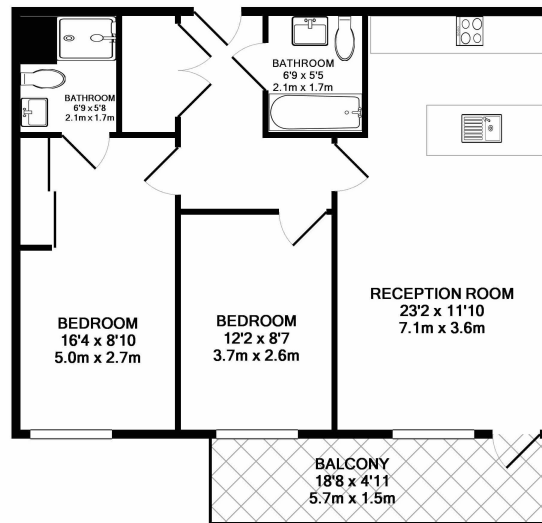

Kew Bridge Road, Brentford, TW8

£669 per week, £2,900 per month + fees

www.benhams.com

Total Floor area: 798 sq ft - 74sq m
Internal Floor area: 721sq ft - 67sq m

London branches open six days a week Mon - Sat

Canary Wharf | City | Colindale | Dartmouth Park | Ealing | Fulham
Hammersmith | Hampstead | Highgate | Hyde Park | Kensington | Kew
Knightsbridge | Nine Elms | Shoreditch | Southall | Surrey Quays
Wapping | Wembley | White City | Woolwich

International offices

China | Hong Kong SAR | India | Indonesia | Qatar | Malaysia | Middle East | Pakistan
Singapore | South Africa | Thailand | Turkey

Benham & Reeves