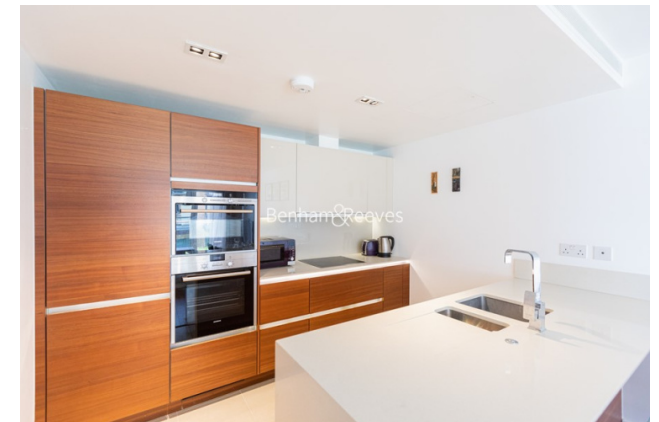

2 Bedrooms   2 Bathrooms   Furnished

Modern, air-conditioned apartment, with secure underground parking, located within walking distance from Kew Bridge National Rail Station and with easy access to the M4/A4

Please [click here](#) for full detail

Property features

24 Hours Concierge | Underground Parking | Wood Floors | Air Conditioning | River Views | EPC-C | Private Balcony | Resident's Gym | Underfloor Heating | Nearby Kew Bridge Station

For more information about this property, please call our Kew branch on

020 8326 1960

Redress & Client Money Protection :

Benham and Reeves are members of The Property Ombudsman redress scheme and have Client Money protection with ARLA Propertymark. You can find more information on our website at <https://www.benhams.com/membership/>

Benham & Reeves