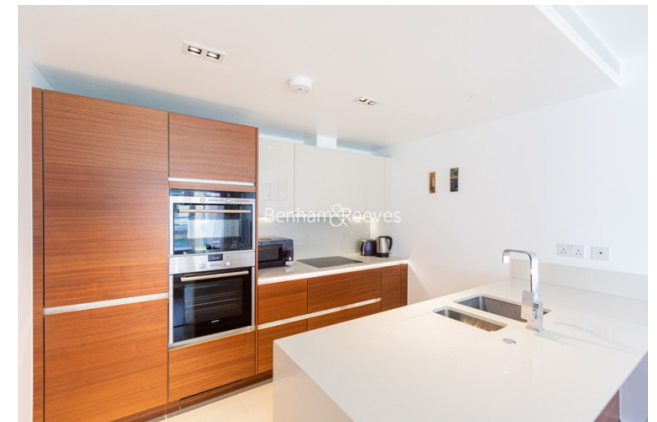

2 Bedrooms   2 Bathrooms   Furnished

Modern, air-conditioned apartment, with secure underground parking, located within walking distance from Kew Bridge National Rail Station and with easy access to the M4/A4

Please [click here](#) for full detail

Property features

24 Hours Concierge | Underground Parking | Wood Floors | Air Conditioning | River Views | EPC-C | Private Balcony | Resident's Gym | Underfloor Heating | Nearby Kew Bridge Station

For more information about this property, please call our Kew branch on

020 8326 1960

Redress & Client Money Protection :

Benham and Reeves are members of The Property Ombudsman redress scheme and have Client Money protection with ARLA Propertymark. You can find more information on our website at <https://www.benhams.com/membership/>

Benham & Reeves