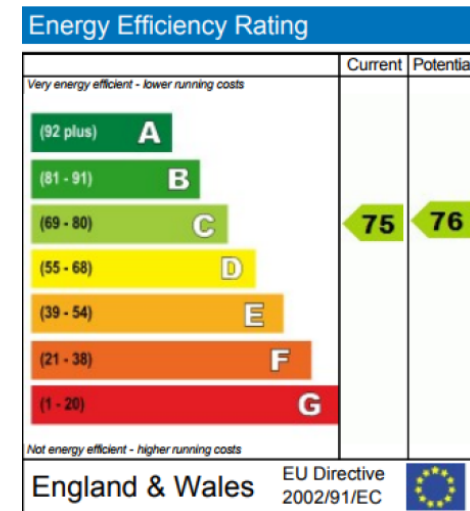

Kew Bridge Road, Brentford, TW8

£646 per week, £2,800 per month + fees

www.benhams.com

Total Floor area: 798 sq ft - 74sq m
Internal Floor area: 721sq ft - 67sq m

London branches open six days a week Mon - Sat

Canary Wharf | City | Colindale | Dartmouth Park | Ealing | Fulham
Hammersmith | Hampstead | Highgate | Hyde Park | Kensington | Kew
Knightsbridge | Nine Elms | Shoreditch | Southall | Surrey Quays
Wapping | Wembley | White City | Woolwich

International offices

China | Hong Kong SAR | India | Indonesia | Qatar | Malaysia | Middle East | Pakistan
Singapore | South Africa | Thailand | Turkey

Benham & Reeves