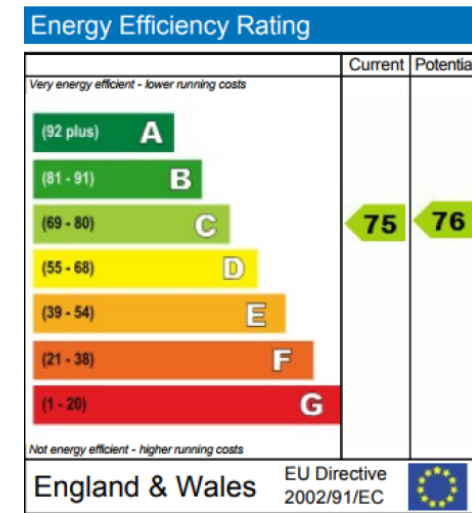

Kew Bridge Road, Brentford, TW8

£669 per week, £2,900 per month + fees

www.benhams.com

Total Floor area: 798 sq ft - 74sq m
Internal Floor area: 721sq ft - 67sq m

London branches open six days a week Mon - Sat

Canary Wharf | City | Colindale | Dartmouth Park | Ealing | Fulham
Hammersmith | Hampstead | Highgate | Hyde Park | Kensington | Kew
Knightsbridge | Nine Elms | Shoreditch | Southall | Surrey Quays
Wapping | Wembley | White City | Woolwich

International offices

China | Hong Kong SAR | India | Indonesia | Qatar | Malaysia | Middle East | Pakistan
Singapore | South Africa | Thailand | Turkey

Benham & Reeves