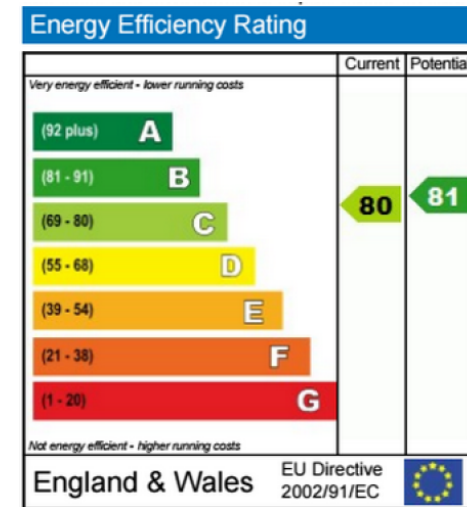

Kew Bridge Road, Brentford, TW8

£785 per week, £3,402 per month + fees

www.benhams.com

Kew Bridge - TW8

Total Floor area: 798 sq ft - 74sq m
Internal Floor area: 721sq ft - 67sq m

London branches open six days a week Mon - Sat

Canary Wharf | City | Colindale | Dartmouth Park | Ealing | Fulham
Hammersmith | Hampstead | Highgate | Hyde Park | Kensington | Kew
Knightsbridge | Nine Elms | Shoreditch | Southall | Surrey Quays
Wapping | Wembley | White City | Woolwich

International offices

China | Hong Kong SAR | India | Indonesia | Qatar | Malaysia | Middle East | Pakistan
Singapore | South Africa | Thailand | Turkey