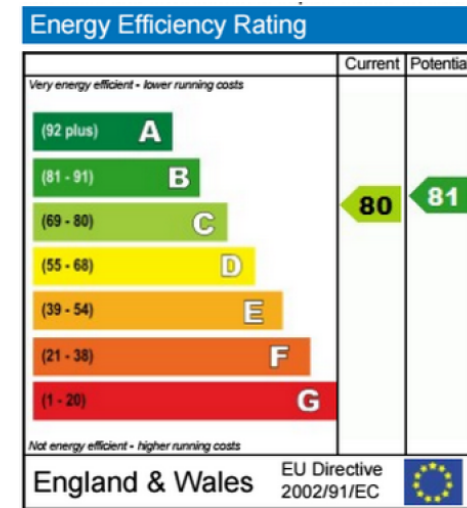

Kew Bridge Road, Brentford, TW8

£785 per week, £3,402 per month + fees

www.benhams.com

Kew Bridge - TW8

Total Floor area: 798 sq ft - 74sq m
Internal Floor area: 721sq ft - 67sq m

London branches open six days a week Mon - Sat

Canary Wharf | City | Colindale | Dartmouth Park | Ealing | Fulham
Hammersmith | Hampstead | Highgate | Hyde Park | Kensington | Kew
Knightsbridge | Nine Elms | Shoreditch | Southall | Surrey Quays
Wapping | Wembley | White City | Woolwich

International offices

China | Hong Kong SAR | India | Indonesia | Israel | Malaysia | Middle East | Pakistan
Qatar | Singapore | South Africa | Thailand | Turkey

Benham & Reeves