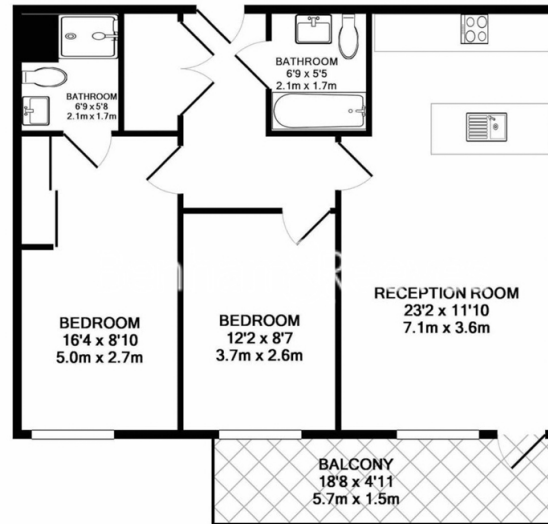

Kew Bridge Road, Brentford, TW8

£785 per week, £3,402 per month + fees

www.benhams.com

Kew Bridge - TW8

Total Floor area: 798 sq ft - 74sq m
Internal Floor area: 721sq ft - 67sq m

London branches open six days a week Mon - Sat

Canary Wharf | City | Colindale | Dartmouth Park | Ealing | Fulham
Hammersmith | Hampstead | Highgate | Hyde Park | Kensington | Kew
Knightsbridge | Nine Elms | Shoreditch | Southall | Surrey Quays
Wapping | Wembley | White City | Woolwich

International offices

China | Hong Kong SAR | India | Indonesia | Qatar | Malaysia | Middle East | Pakistan
Singapore | South Africa | Thailand | Turkey