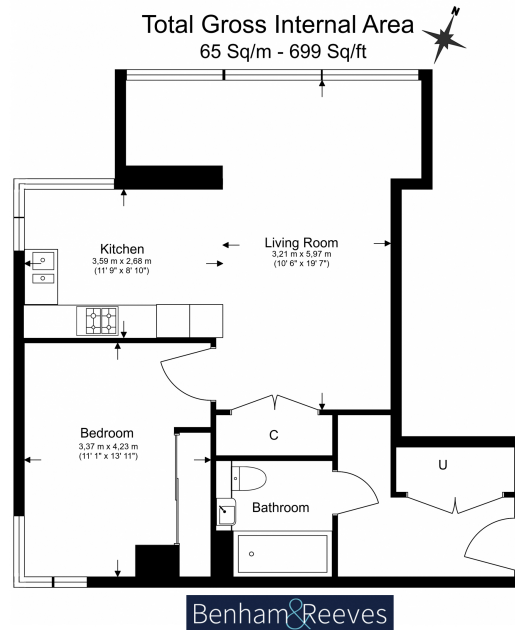

Valencia Tower, Bollinder Place, EC1V

£785 per week, £3,400 per month + fees

www.benhams.com

Score	Energy rating	Current	Potential
92+	A		
81-91	B	85 B	85 B
69-80	C		
55-68	D		
39-54	E		
21-38	F		
1-20	G		

London branches open six days a week Mon - Sat

Canary Wharf | City | Colindale | Dartmouth Park | Ealing | Fulham
Hammersmith | Hampstead | Highgate | Hyde Park | Kensington | Kew
Knightsbridge | Nine Elms | Shoreditch | Southall | Surrey Quays
Wapping | Wembley | White City | Woolwich

International offices

China | Hong Kong SAR | India | Indonesia | Qatar | Malaysia | Middle East | Pakistan
Singapore | South Africa | Thailand | Turkey