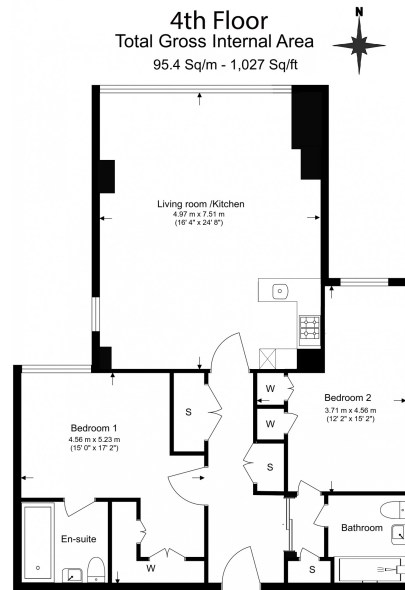

City Road, Bollinder Place, EC1V

£1,038 per week, £4,498 per month + fees

www.benhams.com

Benham & Reeves

Score	Energy rating	Current	Potential
92+	A		
81-91	B	84 B	84 B
69-80	C		
55-68	D		
39-54	E		
21-38	F		
1-20	G		

London branches open six days a week Mon - Sat

Canary Wharf | City | Colindale | Dartmouth Park | Ealing | Fulham
Hammersmith | Hampstead | Highgate | Hyde Park | Kensington | Kew
Knightsbridge | Nine Elms | Shoreditch | Southall | Surrey Quays
Wapping | Wembley | White City | Woolwich

International offices

China | Hong Kong SAR | India | Indonesia | Qatar | Malaysia | Middle East | Pakistan
Singapore | South Africa | Thailand | Turkey

Benham & Reeves