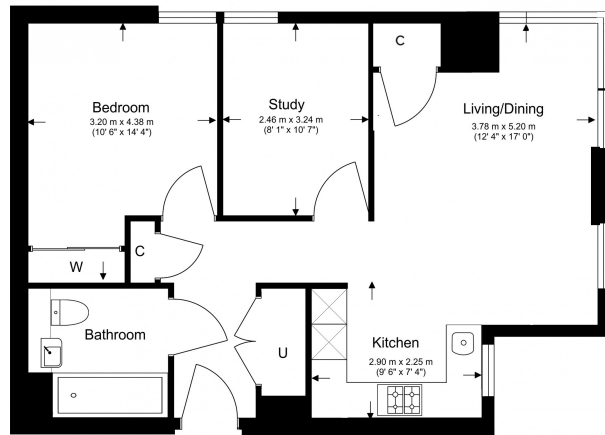

Valencia Tower, Bollinder Place, EC1V

£923 per week, £4,000 per month + fees

www.benhams.com

30th Floor
Total Gross Internal Area
62 Sq/m - 667 Sq/ft

Score	Energy rating	Current	Potential
92+	A		
81-91	B		
69-80	C	79 C	79 C
55-68	D		
39-54	E		
21-38	F		
1-20	G		

London branches open six days a week Mon - Sat

Canary Wharf | City | Colindale | Dartmouth Park | Ealing | Fulham
Hammersmith | Hampstead | Highgate | Hyde Park | Kensington | Kew
Knightsbridge | Nine Elms | Shoreditch | Southall | Surrey Quays
Wapping | Wembley | White City | Woolwich

International offices

China | Hong Kong SAR | India | Indonesia | Israel | Malaysia | Middle East | Pakistan
Qatar | Singapore | South Africa | Thailand | Turkey