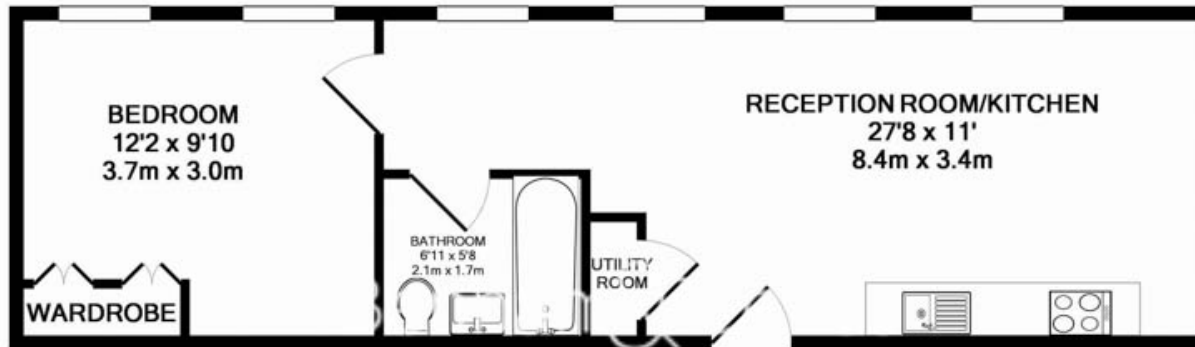

# Grays Inn Road, Bloomsbury, WC1X

£669 per week, £2,899 per month + fees

www.benhams.com

14TL.43GIR.WC1X - 4TH FLOOR  
TOTAL APPROX. FLOOR AREA 439 SQ.FT. (40.8 SQ.M.)

Whilst every attempt has been made to ensure the accuracy of the floor plan contained here, measurements of doors, windows, rooms and any other items are approximate and no responsibility is taken for any error, omission, or mis-statement. This plan is for illustrative purposes only and should be used as such by any prospective purchaser. The services, systems and appliances shown have not been tested and no guarantee as to their operability or efficiency can be given