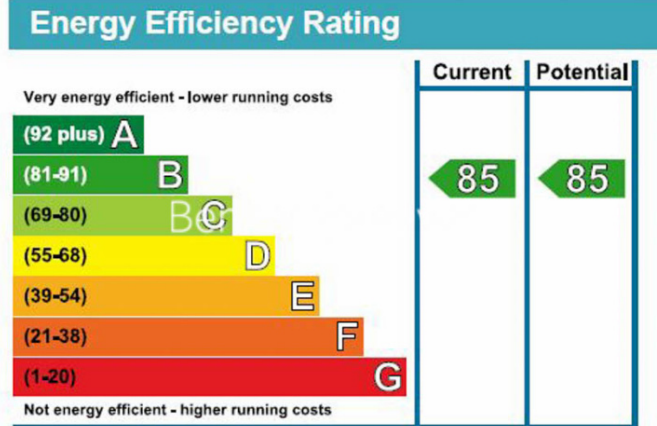

London branches open six days a week Mon - Sat

Canary Wharf | City | Colindale | Dartmouth Park | Ealing | Fulham
Hammersmith | Hampstead | Highgate | Hyde Park | Kensington | Kew
Knightsbridge | Nine Elms | Shoreditch | Southall | Surrey Quays
Wapping | Wembley | White City | Woolwich

International offices

China | Hong Kong SAR | India | Indonesia | Qatar | Malaysia | Middle East | Pakistan
Singapore | South Africa | Thailand | Turkey