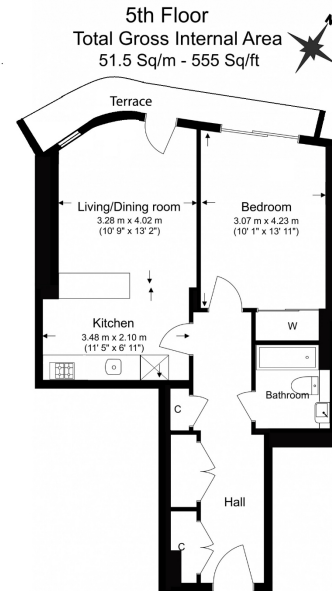

One Blackfriars, Blackfriars Road, SE1

£854 per week, £3,700 per month + fees

www.benhams.com

5th Floor
Total Gross Internal Area
51.5 Sq/m - 555 Sq/ft

Benham & Reeves

Score	Energy rating	Current	Potential
92+	A		
81-91	B	85 B	85 B
69-80	C		
55-68	D		
39-54	E		
21-38	F		
1-20	G		

London branches open six days a week Mon - Sat

Canary Wharf | City | Colindale | Dartmouth Park | Ealing | Fulham
Hammersmith | Hampstead | Highgate | Hyde Park | Kensington | Kew
Knightsbridge | Nine Elms | Shoreditch | Southall | Surrey Quays
Wapping | Wembley | White City | Woolwich

International offices

China | Hong Kong SAR | India | Indonesia | Qatar | Malaysia | Middle East | Pakistan
Singapore | South Africa | Thailand | Turkey