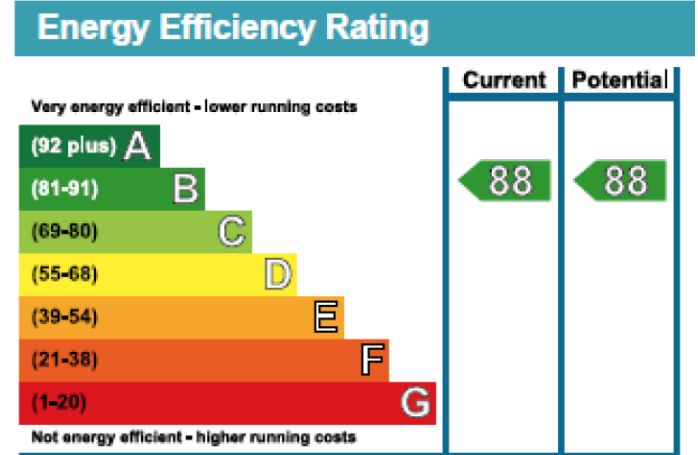

Freda Street, Bermondsey, SE16

£496 per week, £2,149 per month + fees

www.benhams.com

London branches open six days a week Mon - Sat

Canary Wharf | City | Colindale | Dartmouth Park | Ealing | Fulham
Hammersmith | Hampstead | Highgate | Hyde Park | Kensington | Kew
Knightsbridge | Nine Elms | Shoreditch | Southall | Surrey Quays
Wapping | Wembley | White City | Woolwich

International offices

China | Hong Kong SAR | India | Indonesia | Israel | Malaysia | Middle East | Pakistan
Qatar | Singapore | South Africa | Thailand | Turkey