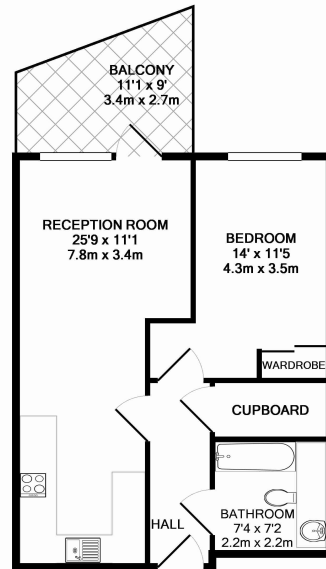

Freda Street, Bermondsey, SE16

£496 per week, £2,149 per month + fees

www.benhams.com

London branches open six days a week Mon - Sat

Canary Wharf | City | Colindale | Dartmouth Park | Ealing | Fulham
Hammersmith | Hampstead | Highgate | Hyde Park | Kensington | Kew
Knightsbridge | Nine Elms | Shoreditch | Southall | Surrey Quays
Wapping | Wembley | White City | Woolwich

International offices

China | Hong Kong SAR | India | Indonesia | Israel | Malaysia | Middle East | Pakistan
Qatar | Singapore | South Africa | Thailand | Turkey