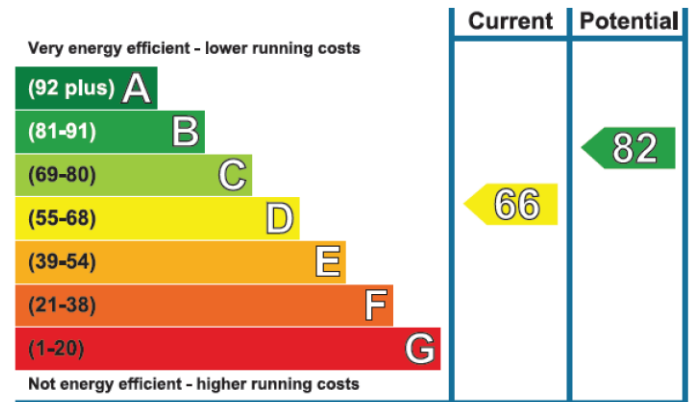

Energy Efficiency Rating

London branches open six days a week Mon - Sat

Canary Wharf | City | Colindale | Dartmouth Park | Ealing | Fulham
Hammersmith | Hampstead | Highgate | Hyde Park | Kensington | Kew
Knightsbridge | Nine Elms | Shoreditch | Southall | Surrey Quays
Wapping | Wembley | White City | Woolwich

International offices

China | Hong Kong SAR | India | Indonesia | Qatar | Malaysia | Middle East | Pakistan
Singapore | South Africa | Thailand | Turkey