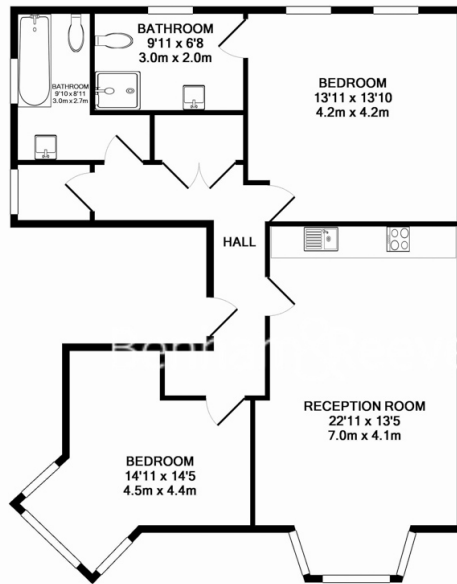

Ornan Road, Belsize Park, NW3

£623 per week, £2,700 per month + fees

www.benhams.com