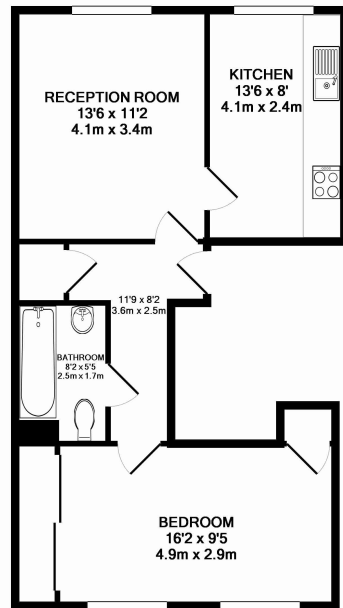

Cadogan Place, Belgravia, SW1X

£649 per week, £2,812 per month + fees

www.benhams.com

00253-40CP.SW1 - 4TH FLOOR
TOTAL APPROX. FLOOR AREA 553 SQ.FT. (51.4 SQ.M.)