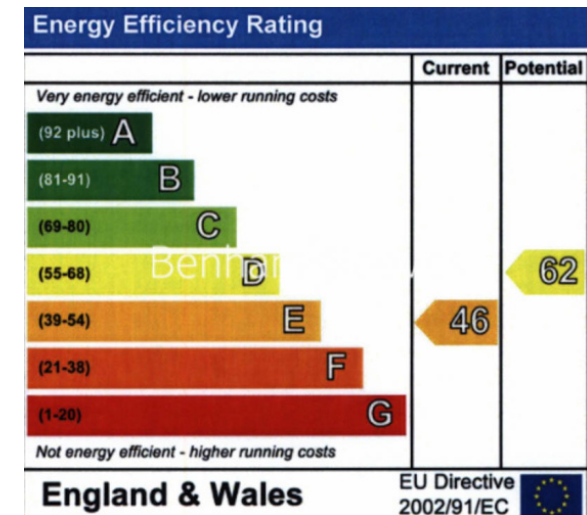

London branches open six days a week Mon - Sat

Canary Wharf | City | Colindale | Dartmouth Park | Ealing | Fulham
Hammersmith | Hampstead | Highgate | Hyde Park | Kensington | Kew
Knightsbridge | Nine Elms | Shoreditch | Southall | Surrey Quays
Wapping | Wembley | White City | Woolwich

International offices

China | Hong Kong SAR | India | Indonesia | Qatar | Malaysia | Middle East | Pakistan
Singapore | South Africa | Thailand | Turkey