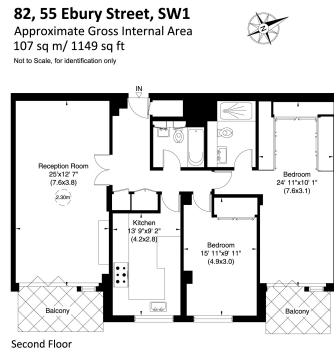

55 Ebury Street, Belgravia, SW1W

£1,495 per week, £6,478 per month + fees

www.benhams.com

Score	Energy rating	Current	Potential
92+	A		
81-91	B	83 B	84 B
69-80	C		
55-68	D		
39-54	E		
21-38	F		
1-20	G		

London branches open six days a week Mon - Sat

Canary Wharf | City | Colindale | Dartmouth Park | Ealing | Fulham
Hammersmith | Hampstead | Highgate | Hyde Park | Kensington | Kew
Knightsbridge | Nine Elms | Shoreditch | Southall | Surrey Quays
Wapping | Wembley | White City | Woolwich

International offices

China | Hong Kong SAR | India | Indonesia | Qatar | Malaysia | Middle East | Pakistan
Singapore | South Africa | Thailand | Turkey