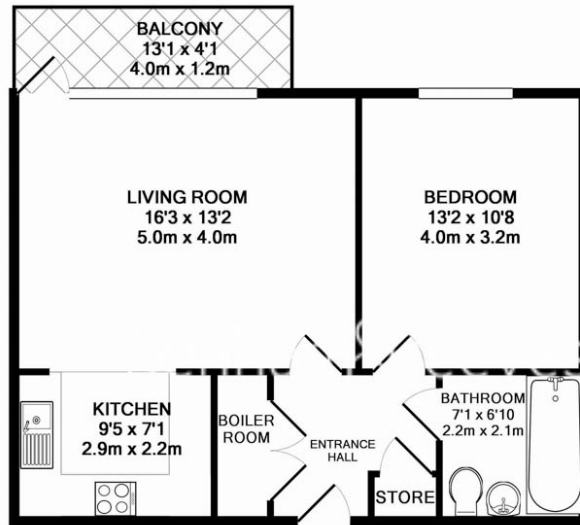

Please [click here](#) for full detail

Property features

One Bedroom | One Bathroom | Open Planned Living | Furnished | Fitted Kitchen | EPC-B | Large Terrace | Riverside Development | Nearby Gallions Reach DLR Station

Benham & Reeves

Royal Dockside, Beckton, E16

£346 per week, £1,500 per month + fees

www.benhams.com

35BC.E16
TOTAL APPROX. FLOOR AREA 544 SQ.FT. (50.5 SQ.M.)

Whilst every attempt has been made to ensure the accuracy of the floor plan contained here, measurements of doors, windows, rooms and any other items are approximate and no responsibility is taken for any error, omission, or mis-statement. This plan is for illustrative purposes only and should be used as such by any prospective purchaser. The services, systems and appliances shown have not been tested and no guarantee as to their operability or efficiency can be given
Made with Metropix ©2017