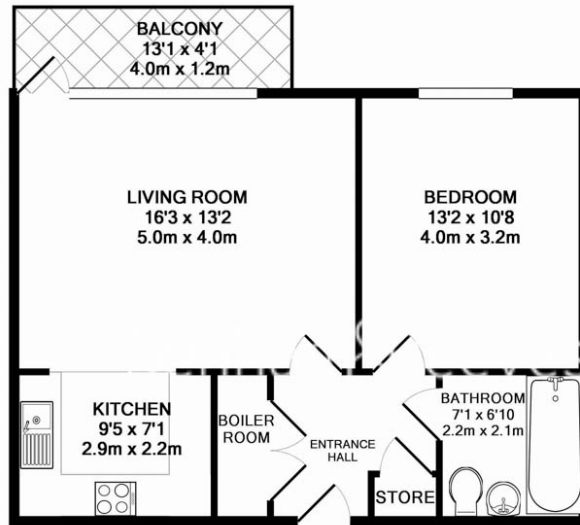

Royal Dockside, Beckton, E16

£346 per week, £1,500 per month + fees

www.benhams.com

35BC.E16
TOTAL APPROX. FLOOR AREA 544 SQ.FT. (50.5 SQ.M.)
Whilst every attempt has been made to ensure the accuracy of the floor plan contained here, measurements of doors, windows, rooms and any other items are approximate and no responsibility is taken for any error, omission, or mis-statement. This plan is for illustrative purposes only and should be used as such by any prospective purchaser. The services, systems and appliances shown have not been tested and no guarantee as to their operability or efficiency can be given
Made with Metropix ©2017

Energy Efficiency Rating		
	Current	Potential
<i>Very energy efficient - lower running costs</i>		
(92-100) A		
(81-91) B	82	82
(69-80) C		
(55-68) D		
(39-54) E		
(21-38) F		
(1-20) G		
<i>Not energy efficient - higher running costs</i>		
England & Wales	EU Directive 2002/91/EC	

London branches open six days a week Mon - Sat

Canary Wharf | City | Colindale | Dartmouth Park | Ealing | Fulham
Hammersmith | Hampstead | Highgate | Hyde Park | Kensington | Kew
Knightsbridge | Nine Elms | Shoreditch | Southall | Surrey Quays
Wapping | Wembley | White City | Woolwich

International offices

China | Hong Kong SAR | India | Indonesia | Qatar | Malaysia | Middle East | Pakistan
Singapore | South Africa | Thailand | Turkey