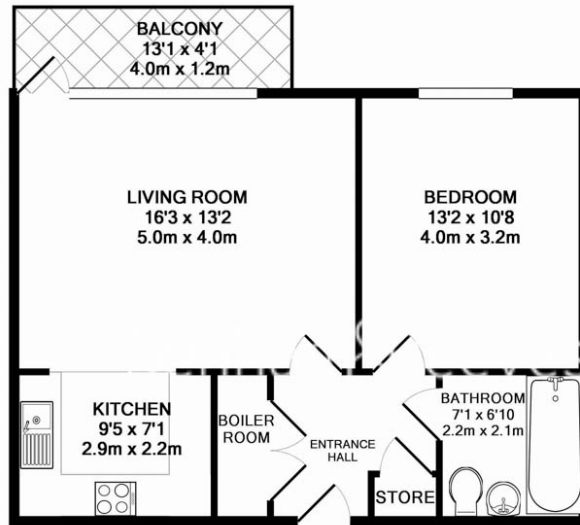

Please [click here](#) for full detail

Property features

One Bedroom | One Bathroom | Open Planned Living | Furnished | Fitted Kitchen | EPC-B | Large Terrace | Riverside Development | Nearby Gallions Reach DLR Station

Benham & Reeves

Royal Dockside, Beckton, E16

£346 per week, £1,500 per month + fees

www.benhams.com

35BC.E16
 TOTAL APPROX. FLOOR AREA 544 SQ.FT. (50.5 SQ.M.)
 Whilst every attempt has been made to ensure the accuracy of the floor plan contained here, measurements of doors, windows, rooms and any other items are approximate and no responsibility is taken for any error, omission, or mis-statement. This plan is for illustrative purposes only and should be used as such by any prospective purchaser. The services, systems and appliances shown have not been tested and no guarantee as to their operability or efficiency can be given
 Made with Metropix ©2017