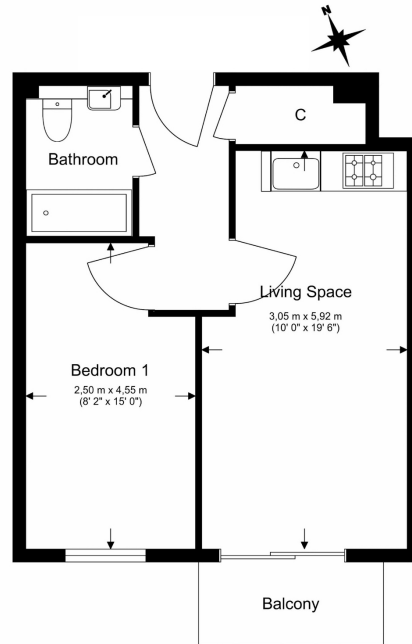

Heritage Avenue, Beaufort Park, NW9

£393 per week, £1,703 per month + fees

www.benhams.com