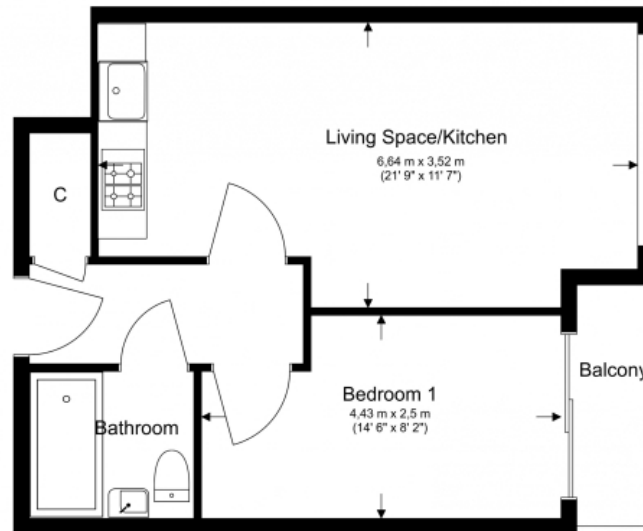

Heritage Avenue, Beaufort Park, NW9

£375 per week, £1,625 per month + fees

www.benhams.com

Total Gross Internal Area

41.8 Sq/m - 450 Sq/ft