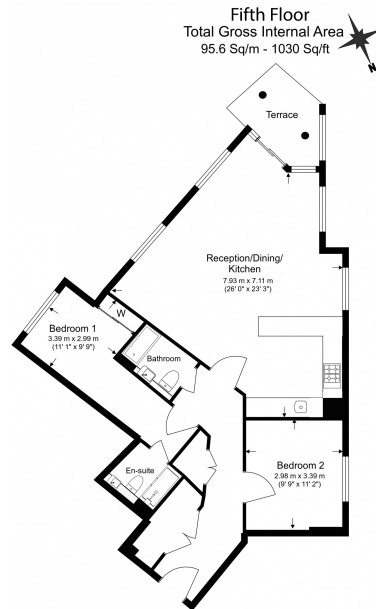

Marquis House, Beadon Road, W6

£796 per week, £3,450 per month + fees

www.benhams.com

Benham & Reeves

Score	Energy rating	Current	Potential
92+	A		
81-91	B	87 B	87 B
69-80	C		
55-68	D		
39-54	E		
21-38	F		
1-20	G		

London branches open six days a week Mon - Sat

Canary Wharf | City | Colindale | Dartmouth Park | Ealing | Fulham
Hammersmith | Hampstead | Highgate | Hyde Park | Kensington | Kew
Knightsbridge | Nine Elms | Shoreditch | Southall | Surrey Quays
Wapping | Wembley | White City | Woolwich

International offices

China | Hong Kong SAR | India | Indonesia | Qatar | Malaysia | Middle East | Pakistan
Singapore | South Africa | Thailand | Turkey