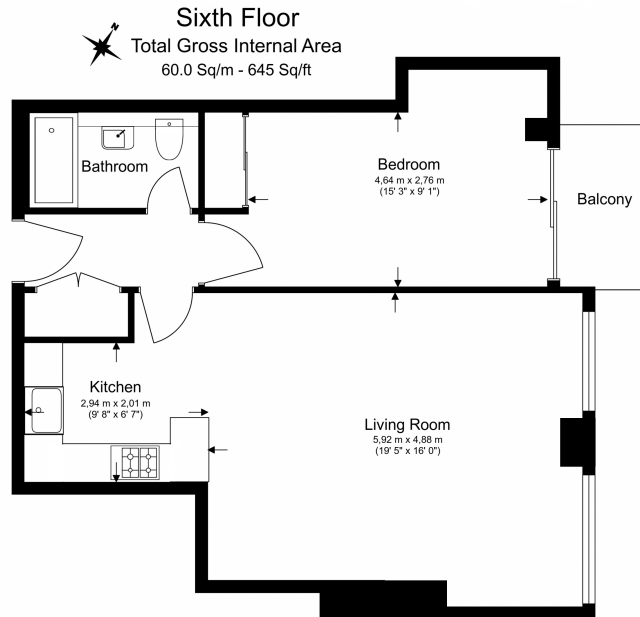

Marquis House, Beadon Road, W6

£624 per week, £2,704 per month + fees

www.benhams.com

Score	Energy rating	Current	Potential
92+	A		
81-91	B	87 B	87 B
69-80	C		
55-68	D		
39-54	E		
21-38	F		
1-20	G		

London branches open six days a week Mon - Sat

Canary Wharf | City | Colindale | Dartmouth Park | Ealing | Fulham
Hammersmith | Hampstead | Highgate | Hyde Park | Kensington | Kew
Knightsbridge | Nine Elms | Shoreditch | Southall | Surrey Quays
Wapping | Wembley | White City | Woolwich

International offices

China | Hong Kong SAR | India | Indonesia | Qatar | Malaysia | Middle East | Pakistan
Singapore | South Africa | Thailand | Turkey