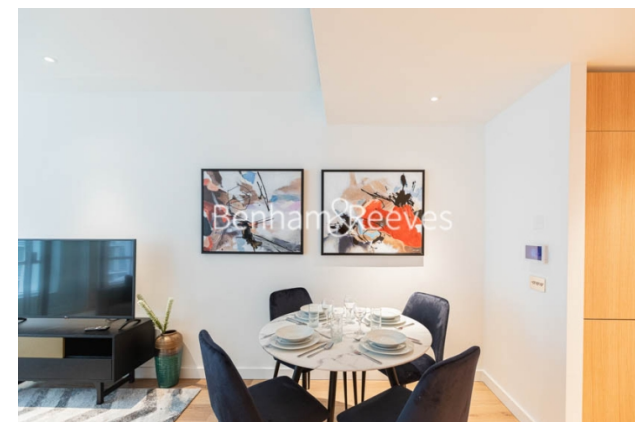

Studio   1 Bathroom   Furnished

A modern 5th floor Manhattan studio apartment situated within a popular development located on the River Thames and close to Battersea Park. The development benefits from its own tube station which is on the Northern Line and has direct trains into Central London

Please [click here](#) for full detail

Property features

Brand New | Manhattan Studio | Winter Garden | Fully Furnished | Separate Sleeping Area | EPC-B | 24 Hour Concierge | Air Cooling | Riverside Development | Battersea Power Station Tube

For more information about this property,
please call our Nine Elms branch on

020 3282 3700

Redress & Client Money Protection :

Benham and Reeves are members of The Property Ombudsman redress scheme and have Client Money protection with ARLA Propertymark. You can find more information on our website at <https://www.benhams.com/membership/>

Benham & Reeves