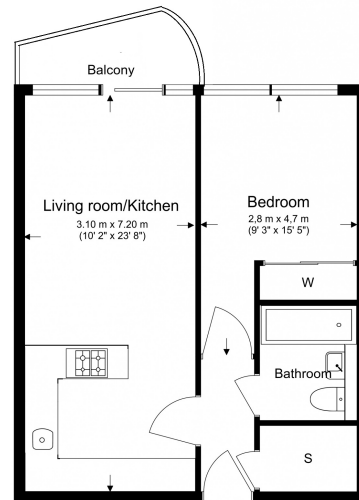

Bridges Court Road, Battersea, SW11

£508 per week, £2,201 per month + fees

www.benhams.com

Total Gross Internal Area
43.4 Sq/m - 467 Sq/ft

Benham & Reeves

Energy Efficiency Rating		
	Current	Potential
<i>Very energy efficient - lower running costs</i>		
(92-100) A		
(81-91) B	81	83
(69-80) C		
(55-68) D		
(39-54) E		
(21-38) F		
(1-20) G		
<i>Not energy efficient - higher running costs</i>		
England & Wales	EU Directive 2002/91/EC	

London branches open six days a week Mon - Sat

Canary Wharf | City | Colindale | Dartmouth Park | Ealing | Fulham
Hammersmith | Hampstead | Highgate | Hyde Park | Kensington | Kew
Knightsbridge | Nine Elms | Shoreditch | Southall | Surrey Quays
Wapping | Wembley | White City | Woolwich

International offices

China | Hong Kong SAR | India | Indonesia | Qatar | Malaysia | Middle East | Pakistan
Singapore | South Africa | Thailand | Turkey

Benham & Reeves