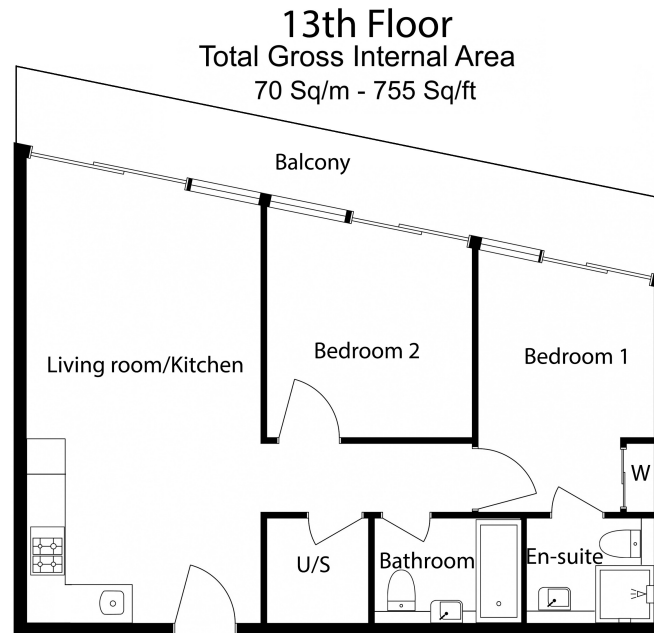

Fladgate House, Battersea, SW11

£969 per week, £4,200 per month + fees

www.benhams.com

Energy Efficiency Rating		
	Current	Potential
<i>Very energy efficient - lower running costs</i>		
(92-100) A		
(81-91) B		
(69-80) C	76	76
(55-68) D		
(39-54) E		
(21-38) F		
(1-20) G		
<i>Not energy efficient - higher running costs</i>		
England & Wales	EU Directive 2002/91/EC	

Benham & Reeves

London branches open six days a week Mon - Sat

Canary Wharf | City | Colindale | Dartmouth Park | Ealing | Fulham
Hammersmith | Hampstead | Highgate | Hyde Park | Kensington | Kew
Knightsbridge | Nine Elms | Shoreditch | Southall | Surrey Quays
Wapping | Wembley | White City | Woolwich

International offices

China | Hong Kong SAR | India | Indonesia | Qatar | Malaysia | Middle East | Pakistan
Singapore | South Africa | Thailand | Turkey

Benham & Reeves