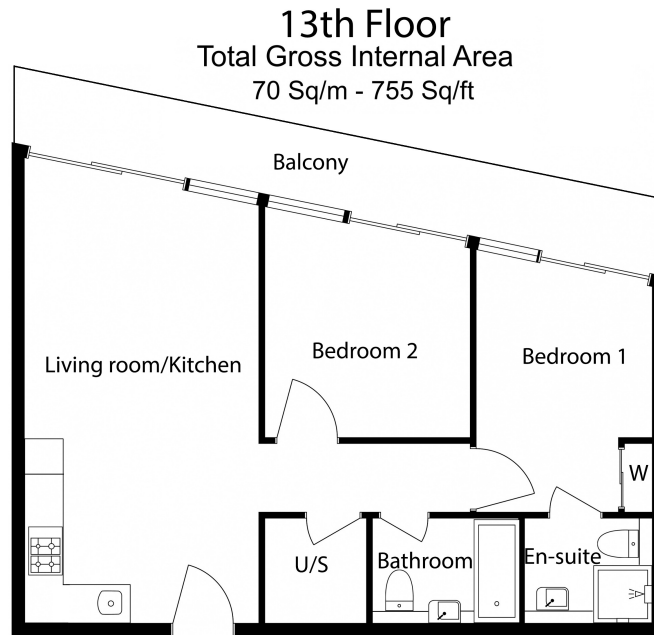

Battersea Power Station, Battersea, SW11

£1,000 per week, £4,333 per month + fees

www.benhams.com

Energy Efficiency Rating		
	Current	Potential
<i>Very energy efficient - lower running costs</i>		
(92-100) A		
(81-91) B		
(69-80) C	76	76
(55-68) D		
(39-54) E		
(21-38) F		
(1-20) G		
<i>Not energy efficient - higher running costs</i>		
England & Wales	EU Directive 2002/91/EC	

Benham & Reeves

London branches open six days a week Mon - Sat

Canary Wharf | City | Colindale | Dartmouth Park | Ealing | Fulham
Hammersmith | Hampstead | Highgate | Hyde Park | Kensington | Kew
Knightsbridge | Nine Elms | Shoreditch | Southall | Surrey Quays
Wapping | Wembley | White City | Woolwich

International offices

China | Hong Kong SAR | India | Indonesia | Qatar | Malaysia | Middle East | Pakistan
Singapore | South Africa | Thailand | Turkey

Benham & Reeves