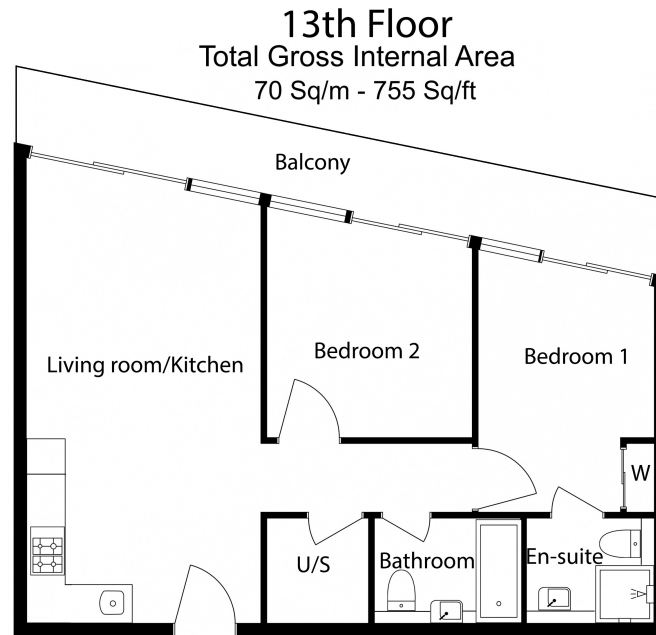

Battersea Power Station, Battersea, SW11

£1,000 per week, £4,333 per month + fees

www.benhams.com

Energy Efficiency Rating		
	Current	Potential
<i>Very energy efficient - lower running costs</i>		
(92-100) A		
(81-91) B		
(69-80) C	76	76
(55-68) D		
(39-54) E		
(21-38) F		
(1-20) G		
<i>Not energy efficient - higher running costs</i>		
England & Wales	EU Directive 2002/91/EC	

Benham & Reeves

London branches open six days a week Mon - Sat

Canary Wharf | City | Colindale | Dartmouth Park | Ealing | Fulham
Hammersmith | Hampstead | Highgate | Hyde Park | Kensington | Kew
Knightsbridge | Nine Elms | Shoreditch | Southall | Surrey Quays
Wapping | Wembley | White City | Woolwich

International offices

China | Hong Kong SAR | India | Indonesia | Qatar | Malaysia | Middle East | Pakistan
Singapore | South Africa | Thailand | Turkey

Benham & Reeves