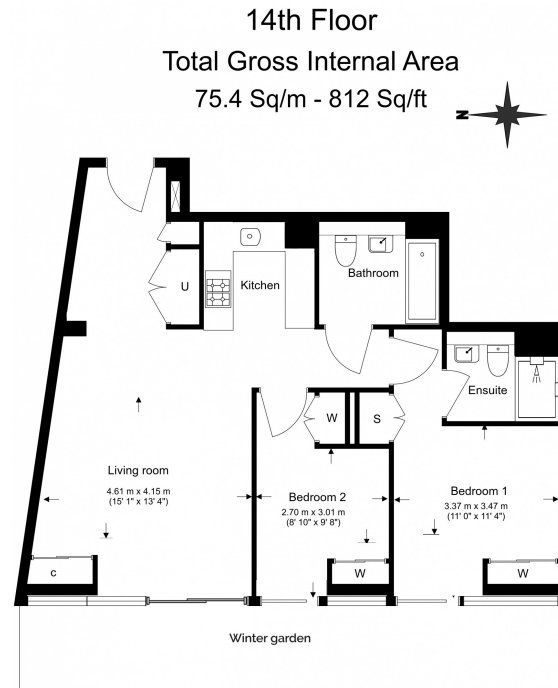

Circus Road West, Battersea, SW11

£1,096 per week, £4,749 per month + fees

www.benhams.com

Energy Efficiency Rating		
	Current	Potential
<i>Very energy efficient - lower running costs</i>		
(92-100) A		
(81-91) B		
(69-80) C	75	75
(55-68) D		
(39-54) E		
(21-38) F		
(1-20) G		
<i>Not energy efficient - higher running costs</i>		
England & Wales	EU Directive 2002/91/EC	

London branches open six days a week Mon - Sat

Canary Wharf | City | Colindale | Dartmouth Park | Ealing | Fulham
Hammersmith | Hampstead | Highgate | Hyde Park | Kensington | Kew
Knightsbridge | Nine Elms | Shoreditch | Southall | Surrey Quays
Wapping | Wembley | White City | Woolwich

International offices

China | Hong Kong SAR | India | Indonesia | Israel | Malaysia | Middle East | Pakistan
Qatar | Singapore | South Africa | Thailand | Turkey

Benham & Reeves