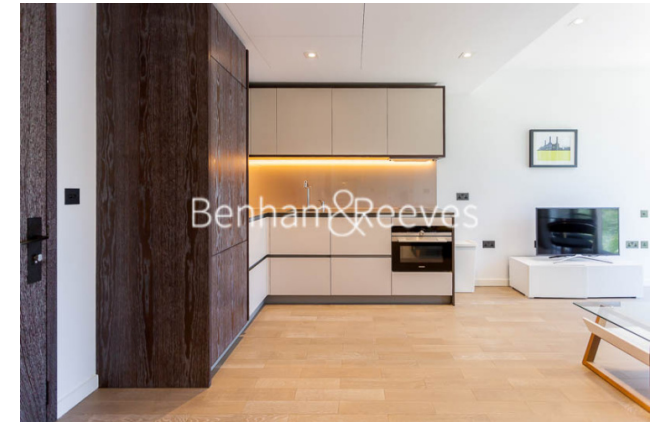

🔑 Studio   🚿 1 Bathroom   🛋️ Furnished

Manhattan studio apartments to be completed in the sought-after Battersea Power Station development.

Please [click here](#) for full detail

Property features

Manhattan Studio | Furnished | Separate sleeping area | Balcony | Garden views | EPC-C | 24 hour concierge | Swimming pool | Gym | Battersea Power Station

For more information about this property,
please call our Nine Elms branch on

020 3282 3700

Redress & Client Money Protection :

Benham and Reeves are members of The Property Ombudsman redress scheme and have Client Money protection with ARLA Propertymark. You can find more information on our website at <https://www.benhams.com/membership/>

Benham & Reeves