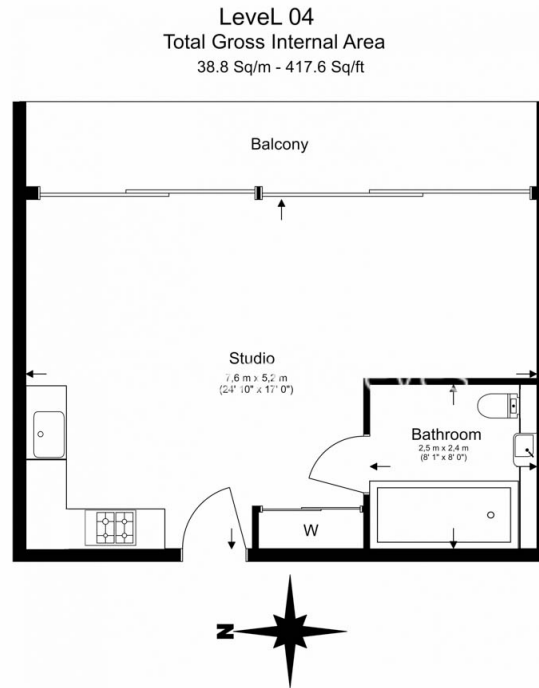

Faraday House, Battersea, SW11

£646 per week, £2,800 per month + fees

www.benhams.com