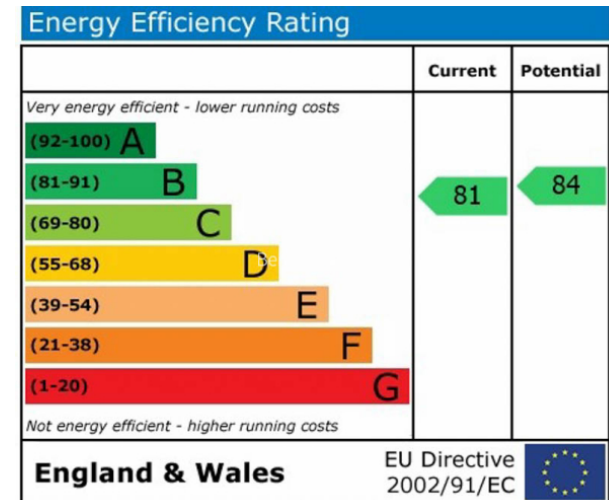

Bridges Court Road, Battersea, SW11

£508 per week, £2,201 per month + fees

www.benhams.com

9TH FLOOR
TOTAL APPROX. FLOOR AREA 475 SQ.FT. (44.2 SQ.M.)

London branches open six days a week Mon - Sat

Canary Wharf | City | Colindale | Dartmouth Park | Ealing | Fulham
Hammersmith | Hampstead | Highgate | Hyde Park | Kensington | Kew
Knightsbridge | Nine Elms | Shoreditch | Southall | Surrey Quays
Wapping | Wembley | White City | Woolwich

International offices

China | Hong Kong SAR | India | Indonesia | Israel | Malaysia | Middle East | Pakistan
Qatar | Singapore | South Africa | Thailand | Turkey

Benham & Reeves