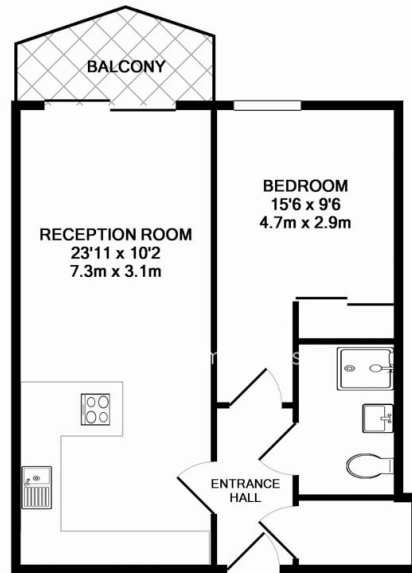

Bridges Court Road, Battersea, SW11

£508 per week, £2,201 per month + fees

www.benhams.com

9TH FLOOR
TOTAL APPROX. FLOOR AREA 475 SQ.FT. (44.2 SQ.M.)