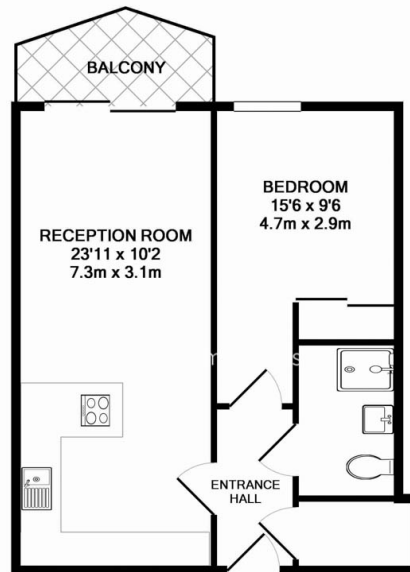

Bridges Court Road, Battersea, SW11

£508 per week, £2,201 per month + fees

www.benhams.com

9TH FLOOR
TOTAL APPROX. FLOOR AREA 475 SQ.FT. (44.2 SQ.M.)