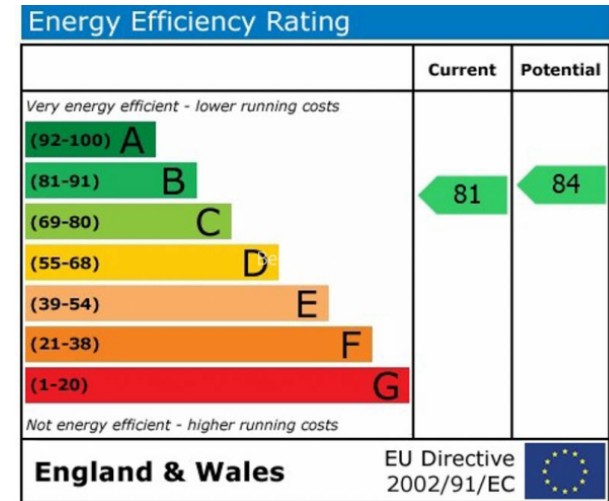

London branches open six days a week Mon - Sat

Canary Wharf | City | Colindale | Dartmouth Park | Ealing | Fulham
Hammersmith | Hampstead | Highgate | Hyde Park | Kensington | Kew
Knightsbridge | Nine Elms | Shoreditch | Southall | Surrey Quays
Wapping | Wembley | White City | Woolwich

International offices

China | Hong Kong SAR | India | Indonesia | Qatar | Malaysia | Middle East | Pakistan
Singapore | South Africa | Thailand | Turkey