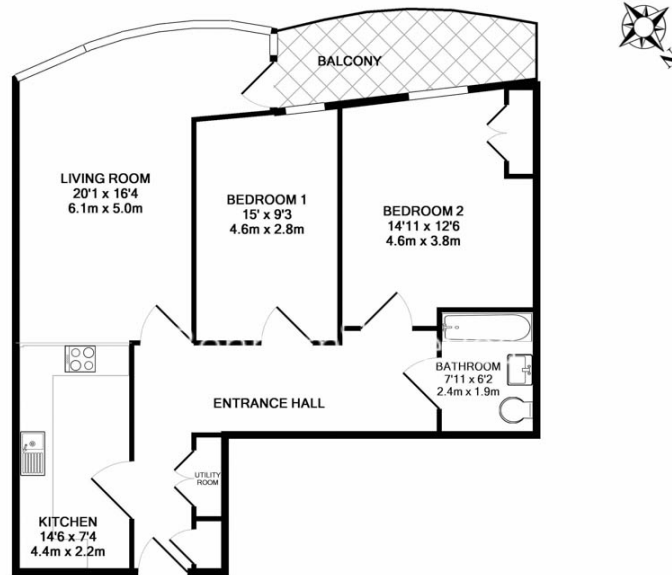

Pinnacle, Battersea Reach, SW18

£647 per week, £2,804 per month + fees

www.benhams.com

London branches open six days a week Mon - Sat

Canary Wharf | City | Colindale | Dartmouth Park | Ealing | Fulham
Hammersmith | Hampstead | Highgate | Hyde Park | Kensington | Kew
Knightsbridge | Nine Elms | Shoreditch | Southall | Surrey Quays
Wapping | Wembley | White City | Woolwich

International offices

China | Hong Kong SAR | India | Indonesia | Qatar | Malaysia | Middle East | Pakistan
Singapore | South Africa | Thailand | Turkey