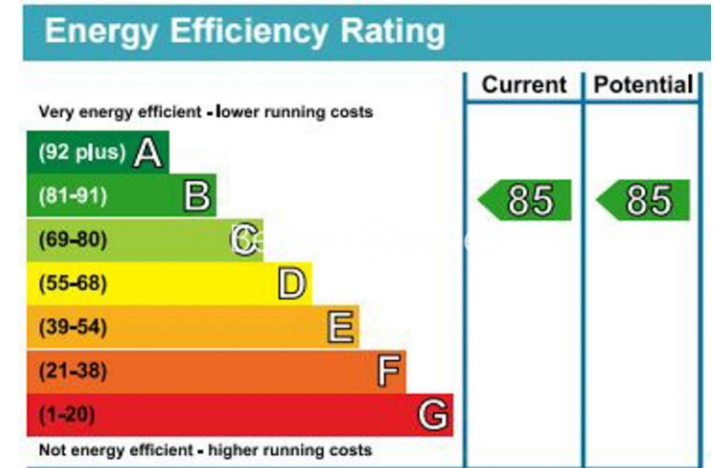

Pinnacle, Battersea Reach, SW18

£647 per week, £2,804 per month + fees

www.benhams.com

London branches open six days a week Mon - Sat

Canary Wharf | City | Colindale | Dartmouth Park | Ealing | Fulham
Hammersmith | Hampstead | Highgate | Hyde Park | Kensington | Kew
Knightsbridge | Nine Elms | Shoreditch | Southall | Surrey Quays
Wapping | Wembley | White City | Woolwich

International offices

China | Hong Kong SAR | India | Indonesia | Qatar | Malaysia | Middle East | Pakistan
Singapore | South Africa | Thailand | Turkey