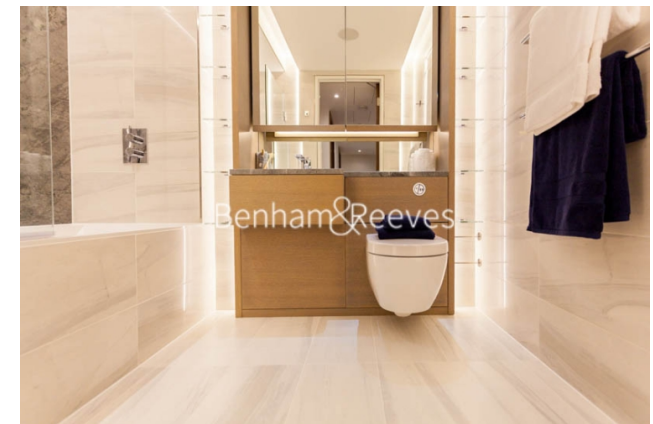

2 Bedrooms   1 Bathroom   Furnished

Modern two double bedroom and one bathroom apartment.

Please [click here](#) for full detail

Property features

2 Bedrooms | Bathroom | Reception | Furnished | Fitted Kitchen | EPC-B | 24 Hour Concierge, Lift | Car Parking | Nearby Wandsworth Town Station

For more information about this property,
please call our Kew branch on

020 8326 1960

Redress & Client Money Protection :

Benham and Reeves are members of The Property Ombudsman redress scheme and have Client Money protection with ARLA Propertymark. You can find more information on our website at <https://www.benhams.com/membership/>

Benham & Reeves