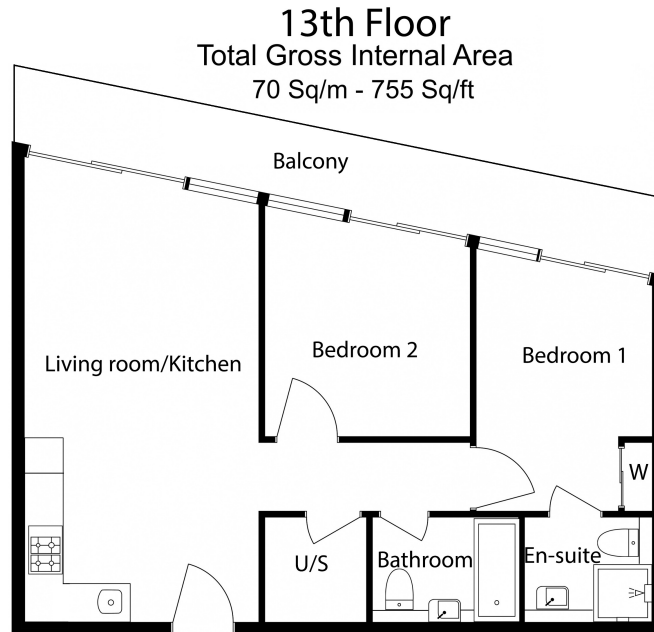

Fladgate House, Battersea Power Station, SW11

www.benhams.com

£969 per week, £4,200 per month + fees

Energy Efficiency Rating		
	Current	Potential
<i>Very energy efficient - lower running costs</i>		
(92-100) A		
(81-91) B		
(69-80) C	76	76
(55-68) D		
(39-54) E		
(21-38) F		
(1-20) G		
<i>Not energy efficient - higher running costs</i>		
England & Wales	EU Directive 2002/91/EC	

Benham & Reeves

London branches open six days a week Mon - Sat

Canary Wharf | City | Colindale | Dartmouth Park | Ealing | Fulham
Hammersmith | Hampstead | Highgate | Hyde Park | Kensington | Kew
Knightsbridge | Nine Elms | Shoreditch | Southall | Surrey Quays
Wapping | Wembley | White City | Woolwich

International offices

China | Hong Kong SAR | India | Indonesia | Qatar | Malaysia | Middle East | Pakistan
Singapore | South Africa | Thailand | Turkey

Benham & Reeves