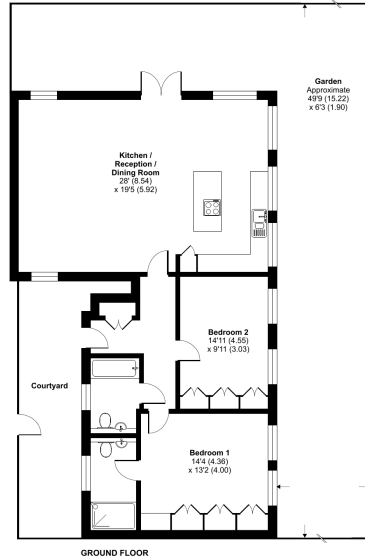

Daffodil Crescent, Barnet, EN4

£600 per week, £2,600 per month + fees

www.benhams.com

Daffodil Crescent, Chamberlain Court, Barnet, EN4
Approximate Area = 1119 sq ft / 104 sq m
For identification only - Not to scale