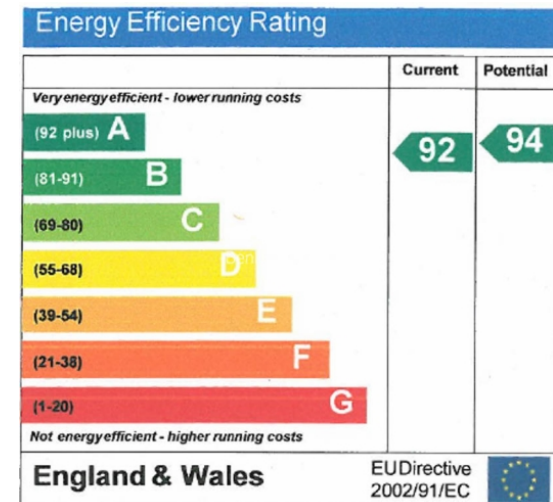

London branches open six days a week Mon - Sat

Canary Wharf | City | Colindale | Dartmouth Park | Ealing | Fulham
Hammersmith | Hampstead | Highgate | Hyde Park | Kensington | Kew
Knightsbridge | Nine Elms | Shoreditch | Southall | Surrey Quays
Wapping | Wembley | White City | Woolwich

International offices

China | Hong Kong SAR | India | Indonesia | Qatar | Malaysia | Middle East | Pakistan
Singapore | South Africa | Thailand | Turkey