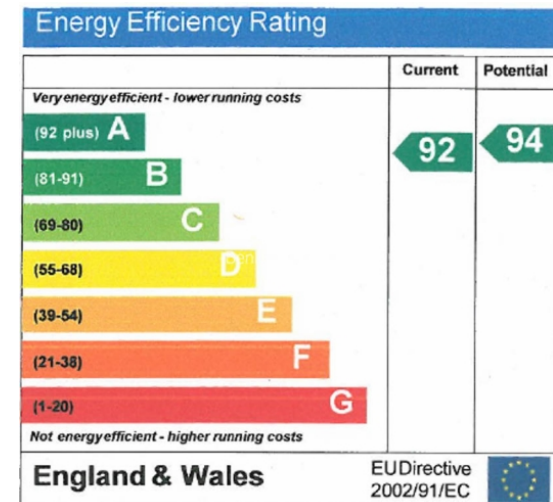

# Arboretum Place, Barking, IG11

£277 per week, £1,200 per month + fees

www.benhams.com

TOTAL APPROX. FLOOR AREA 401 SQ.FT. (37.3 SQ.M.)

Whilst every attempt has been made to ensure the accuracy of the floor plan contained here, measurements of doors, windows, rooms and any other items are approximate and no responsibility is taken for any error, omission, or mis-statement. This plan is for illustrative purposes only and should be used as such by any prospective purchaser. The services, systems and appliances shown have not been tested and no guarantee as to their operability or efficiency can be given  
Made with Metropix ©2018