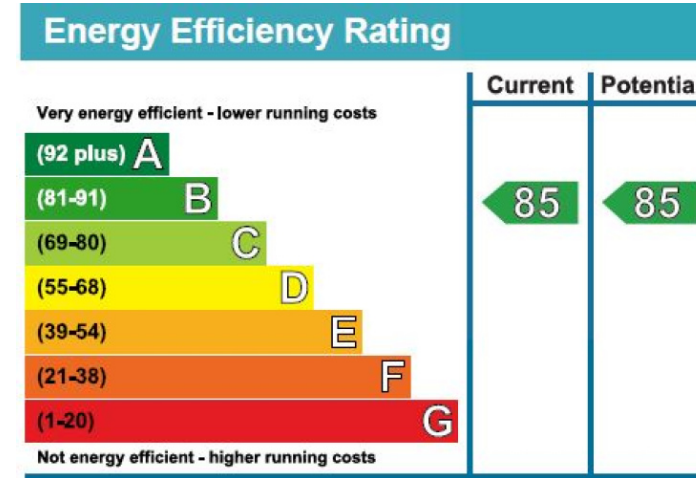

# Wood Street, Barbican, EC2Y

£750 per week, £3,250 per month + fees

www.benhams.com

00035-46RHC.EC2Y - 3RD FLOOR  
TOTAL APPROX. FLOOR AREA 508 SQ.FT. (47.2 SQ.M.)

Whilst every attempt has been made to ensure the accuracy of the floor plan contained here, measurements of doors, windows, rooms and any other items are approximate and no responsibility is taken for any error, omission, or mis-statement. This plan is for illustrative purposes only and should be used as such by any prospective purchaser. The services, systems and appliances shown have not been tested and no guarantee as to their operability or efficiency can be given  
Made with Metropix ©2014