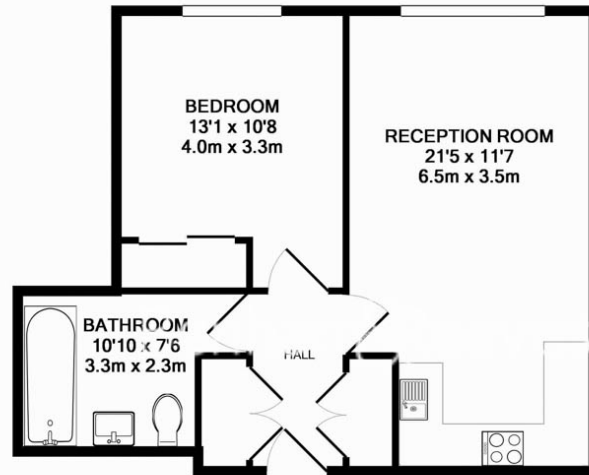

# Wood Street, Barbican, EC2Y

£750 per week, £3,250 per month + fees

www.benhams.com

00035-46RHC.EC2Y - 3RD FLOOR  
TOTAL APPROX. FLOOR AREA 508 SQ.FT. (47.2 SQ.M.)

Whilst every attempt has been made to ensure the accuracy of the floor plan contained here, measurements of doors, windows, rooms and any other items are approximate and no responsibility is taken for any error, omission, or mis-statement. This plan is for illustrative purposes only and should be used as such by any prospective purchaser. The services, systems and appliances shown have not been tested and no guarantee as to their operability or efficiency can be given  
Made with Metropix ©2014