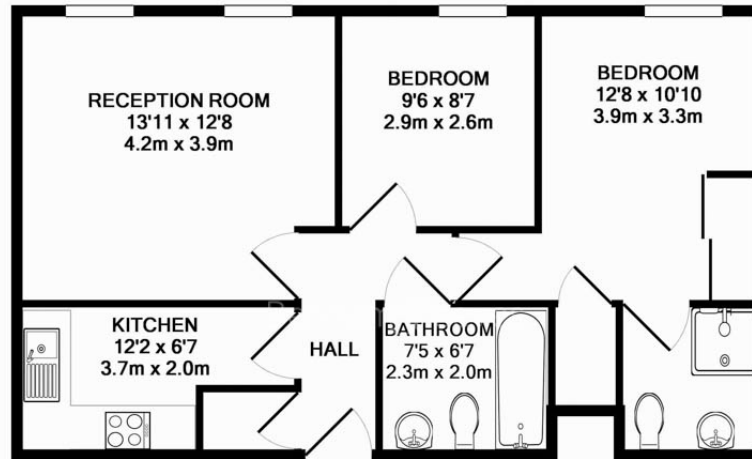

Please [click here](#) for full detail

Property features

Two Bedrooms | Two Bathrooms | Open Plan Living Space with Semi Separate Kitchen | Furnished | Separate Kitchen & Wood Floors | EPC-C | Utility / Storage Area | Ideal for sharers | Excellent Transport links Nearby | Minutes From Barbican Station

Benham & Reeves

Carthusian Street, Barbican, EC1M

£669 per week, £2,899 per month + fees

www.benhams.com

PILGRIMS COURT, CARTHUSIAN STREET, EC1M
TOTAL APPROX. FLOOR AREA 611 SQ.FT. (56.8 SQ.M.)

Whilst every attempt has been made to ensure the accuracy of the floor plan contained here, measurements of doors, windows, rooms and any other items are approximate and no responsibility is taken for any error, omission, or mis-statement. This plan is for illustrative purposes only and should be used as such by any prospective purchaser. The services, systems and appliances shown have not been tested and no guarantee as to their operability or efficiency can be given
Made with Metropix ©2014