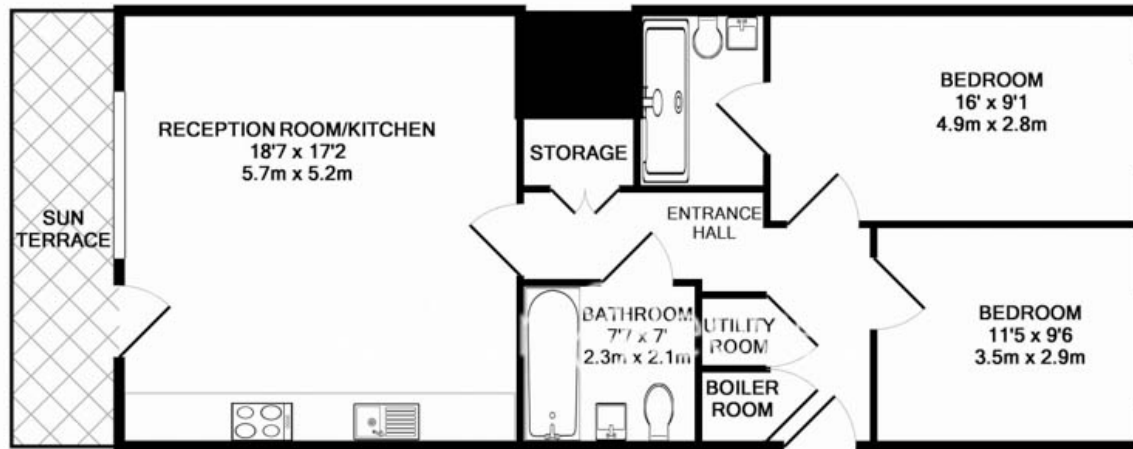

Benham & Reeves

Gothenburg Court, Bailey Street, SE8

£612 per week, £2,652 per month + fees

www.benhams.com

TOTAL APPROX. FLOOR AREA 790 SQ.FT. (73.4 SQ.M.)

Whilst every attempt has been made to ensure the accuracy of the floor plan contained here, measurements of doors, windows, rooms and any other items are approximate and no responsibility is taken for any error, omission, or mis-statement. This plan is for illustrative purposes only and should be used as such by any prospective purchaser. The services, systems and appliances shown have not been tested and no guarantee as to their operability or efficiency can be given
Made with Metropix ©2017