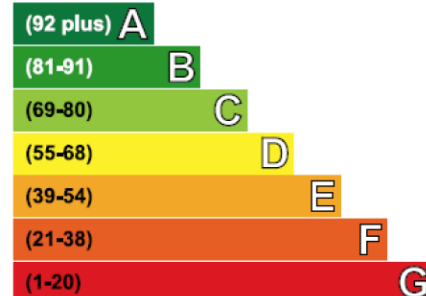

Benham & Reeves

Gothenburg Court, Bailey Street, SE8

£612 per week, £2,652 per month + fees

www.benhams.com

TOTAL APPROX. FLOOR AREA 790 SQ.FT. (73.4 SQ.M.)

Whilst every attempt has been made to ensure the accuracy of the floor plan contained here, measurements of doors, windows, rooms and any other items are approximate and no responsibility is taken for any error, omission, or mis-statement. This plan is for illustrative purposes only and should be used as such by any prospective purchaser. The services, systems and appliances shown have not been tested and no guarantee as to their operability or efficiency can be given
Made with Metropix ©2017

Energy Efficiency Rating

Very energy efficient - lower running costs

Not energy efficient - higher running costs

	Current	Potential
84	84	84

London branches open six days a week Mon - Sat

Canary Wharf | City | Colindale | Dartmouth Park | Ealing | Fulham
Hammersmith | Hampstead | Highgate | Hyde Park | Kensington | Kew
Knightsbridge | Nine Elms | Shoreditch | Southall | Surrey Quays
Wapping | Wembley | White City | Woolwich