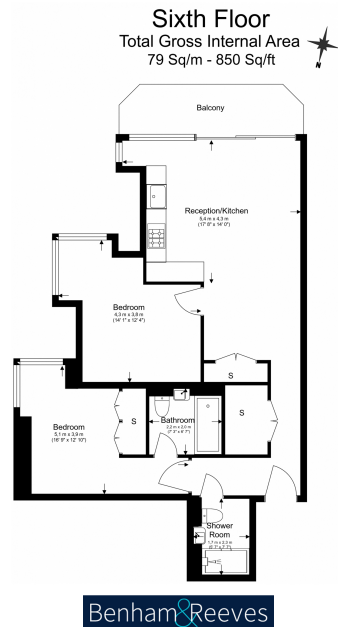

Brigadier Walk Royal, Arsenal Riverside, SE18

£600 per week, £2,600 per month + fees

www.benhams.com