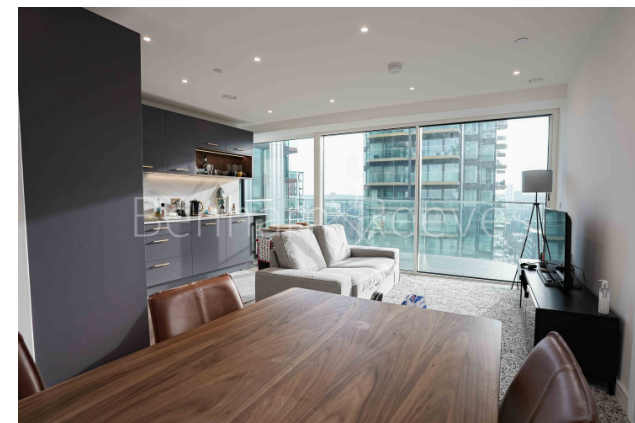

2 Bedrooms   2 Bathrooms   Furnished

Spacious apartment offering North/West aspects and side views of the River Thames, situated within magnificent development on the cusp of the River and four-acre Maribor Park. The Elizabeth Line station is onsite.

Please [click here](#) for full detail

Property features

Stunning 2 Bedroom Riverside Apartment | 2 bedroom | Bright and Airy Spaces with Open Plan Layout | High Quality Specifications Including Integrated Siemens | Swimming Pool, Gymnasium, Spa, Cinema and 24 hours | EPC- B | Moments to Woolwich tube station | Spacious Private Balcony With Side River Views | private podium gardens | nearby on-site Elizabeth Line station

For more information about this property,
please call our Woolwich branch on

020 8051 0700

Redress & Client Money Protection :

Benham and Reeves are members of The Property Ombudsman redress scheme and have Client Money protection with ARLA Propertymark. You can find more information on our website at <https://www.benhams.com/membership/>

Benham & Reeves