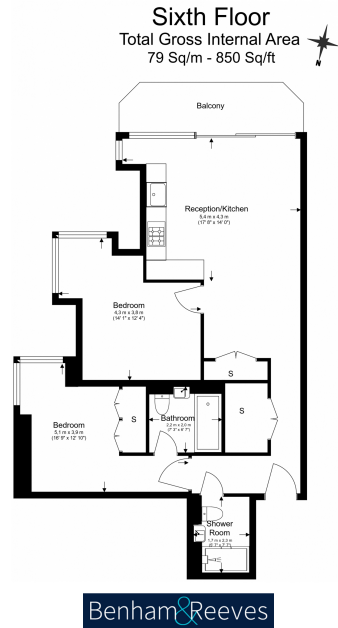

Brigadier Walk Royal, Arsenal Riverside, SE18

£600 per week, £2,600 per month + fees

www.benhams.com