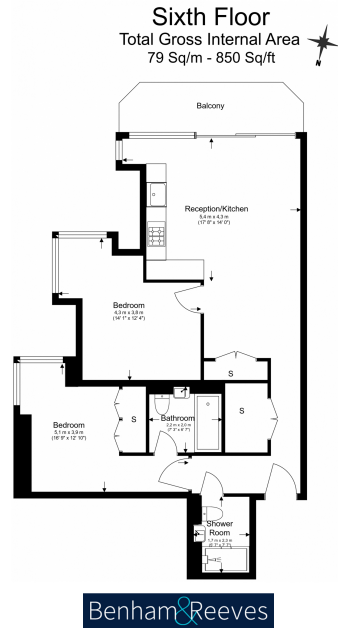

Brigadier Walk Royal, Arsenal Riverside, SE18

£600 per week, £2,600 per month + fees

www.benhams.com

Score	Energy rating	Current	Potential
92+	A		
81-91	B	86 B	86 B
69-80	C		
55-68	D		
39-54	E		
21-38	F		
1-20	G		

London branches open six days a week Mon - Sat

Canary Wharf | City | Colindale | Dartmouth Park | Ealing | Fulham
Hammersmith | Hampstead | Highgate | Hyde Park | Kensington | Kew
Knightsbridge | Nine Elms | Shoreditch | Southall | Surrey Quays
Wapping | Wembley | White City | Woolwich

International offices

China | Hong Kong SAR | India | Indonesia | Qatar | Malaysia | Middle East | Pakistan
Singapore | South Africa | Thailand | Turkey