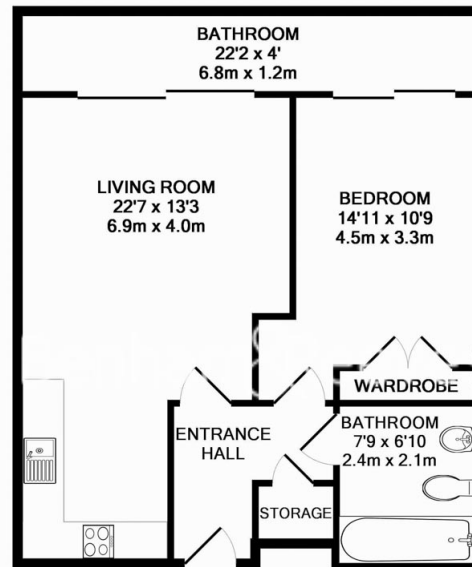

Craig Tower, Aqua Vista Square, E3

£427 per week, £1,850 per month + fees

www.benhams.com

AQUA VISTA, SE 4EF
TOTAL APPROX. FLOOR AREA 587 SQ.FT. (54.5 SQ.M.)