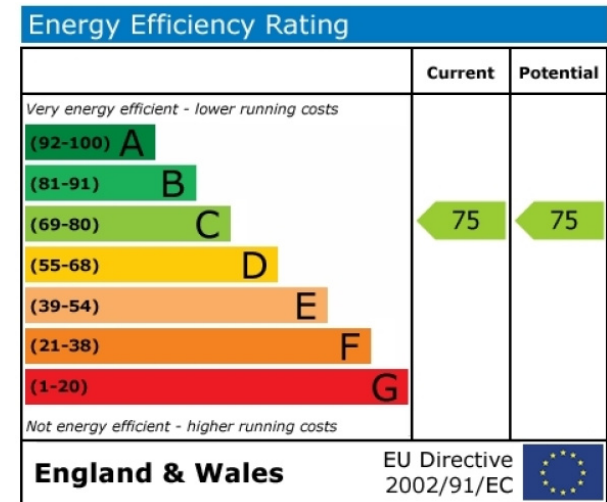

London branches open six days a week Mon - Sat

Canary Wharf | City | Colindale | Dartmouth Park | Ealing | Fulham
Hammersmith | Hampstead | Highgate | Hyde Park | Kensington | Kew
Knightsbridge | Nine Elms | Shoreditch | Southall | Surrey Quays
Wapping | Wembley | White City | Woolwich

International offices

China | Hong Kong SAR | India | Indonesia | Qatar | Malaysia | Middle East | Pakistan
Singapore | South Africa | Thailand | Turkey