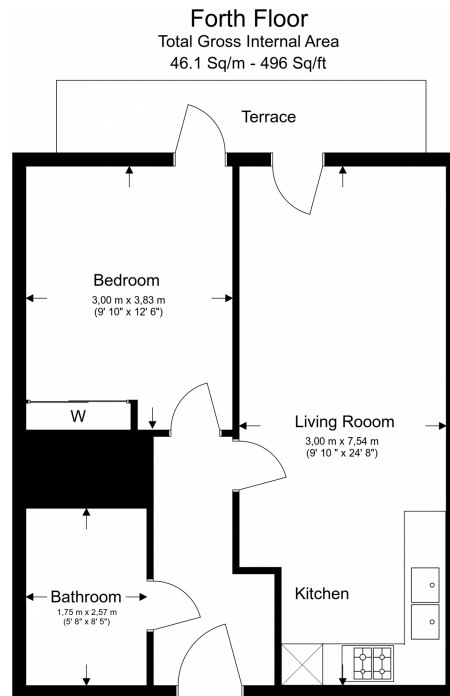

Werner Court, Aqua Vista Square, E3

£404 per week, £1,751 per month + fees

www.benhams.com

Energy Efficiency Rating		Current	Potential
<i>Very energy efficient - lower running costs</i>			
(92 plus)	A		
(81 - 91)	B		
(69 - 80)	C	75	76
(55 - 68)	D		
(39 - 54)	E		
(21 - 38)	F		
(1 - 20)	G		
<i>Not energy efficient - higher running costs</i>			
England & Wales		EU Directive 2002/91/EC	

London branches open six days a week Mon - Sat

Canary Wharf | City | Colindale | Dartmouth Park | Ealing | Fulham
Hammersmith | Hampstead | Highgate | Hyde Park | Kensington | Kew
Knightsbridge | Nine Elms | Shoreditch | Southall | Surrey Quays
Wapping | Wembley | White City | Woolwich

International offices

China | Hong Kong SAR | India | Indonesia | Qatar | Malaysia | Middle East | Pakistan
Singapore | South Africa | Thailand | Turkey

Benham & Reeves