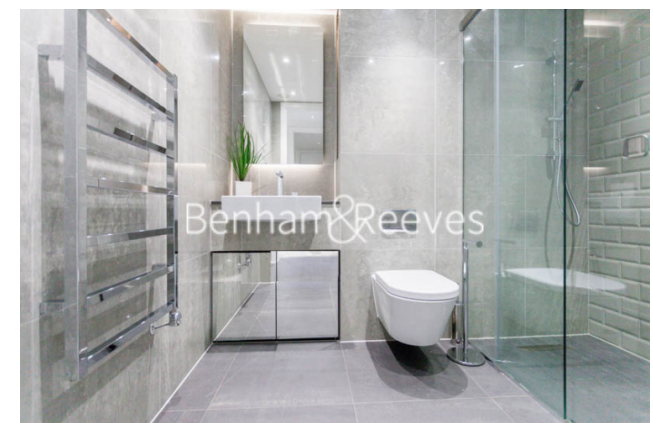

2 Bedrooms   2 Bathrooms   Furnished

Luxury, furnished situated within a highly sought-after development with exceptional resident facilities in Aldgate East. Within walking distance of The City and moments from The Underground.

Please [click here](#) for full detail

Property features

Luxury 2 Bedroom Apartment | Brightly Lit Reception Area | Fitted Semi Open Plan Kitchen With Integrated Appliances | 2 Well Equipped Double Bedrooms | Bespoke Bathroom & En-Suite Wet Room | EPC-B | Storage / Utility Area | Air Cooling, Underfloor Heating, Full Length Windows & Wood | 24hr Concierge, Residents Gym, Pool, Spa, Cinema & Communal | Moments From Aldgate East Tube Station

For more information about this property, please call our Wapping branch on

020 7680 8900

Redress & Client Money Protection :

Benham and Reeves are members of The Property Ombudsman redress scheme and have Client Money protection with ARLA Propertymark. You can find more information on our website at <https://www.benhams.com/membership/>

Benham & Reeves