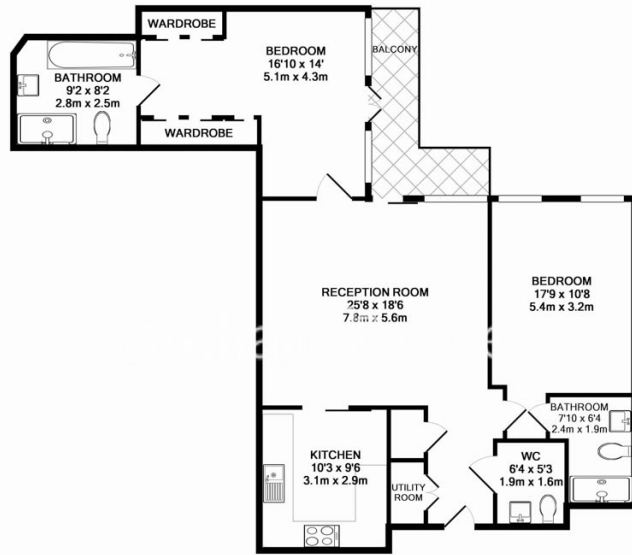

Meranti House, Alie Street, E1

£900 per week, £3,900 per month + fees

www.benhams.com

Score	Energy rating	Current	Potential
92+	A		
81-91	B	87 | B	87 | B
69-80	C		
55-68	D		
39-54	E		
21-38	F		
1-20	G		

London branches open six days a week Mon - Sat

Canary Wharf | City | Colindale | Dartmouth Park | Ealing | Fulham
Hammersmith | Hampstead | Highgate | Hyde Park | Kensington | Kew
Knightsbridge | Nine Elms | Shoreditch | Southall | Surrey Quays
Wapping | Wembley | White City | Woolwich

International offices

China | Hong Kong SAR | India | Indonesia | Qatar | Malaysia | Middle East | Pakistan
Singapore | South Africa | Thailand | Turkey