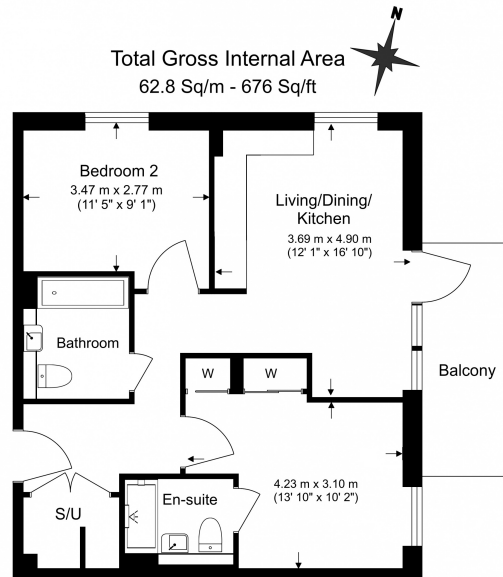

Mary Neuner Road, Alexandra, N8

£612 per week, £2,650 per month + fees

www.benhams.com

Benham & Reeves

Score	Energy rating	Current	Potential
92+	A		
81-91	B	84 B	84 B
69-80	C		
55-68	D		
39-54	E		
21-38	F		
1-20	G		

London branches open six days a week Mon - Sat

Canary Wharf | City | Colindale | Dartmouth Park | Ealing | Fulham
Hammersmith | Hampstead | Highgate | Hyde Park | Kensington | Kew
Knightsbridge | Nine Elms | Shoreditch | Southall | Surrey Quays
Wapping | Wembley | White City | Woolwich

International offices

China | Hong Kong SAR | India | Indonesia | Qatar | Malaysia | Middle East | Pakistan
Singapore | South Africa | Thailand | Turkey