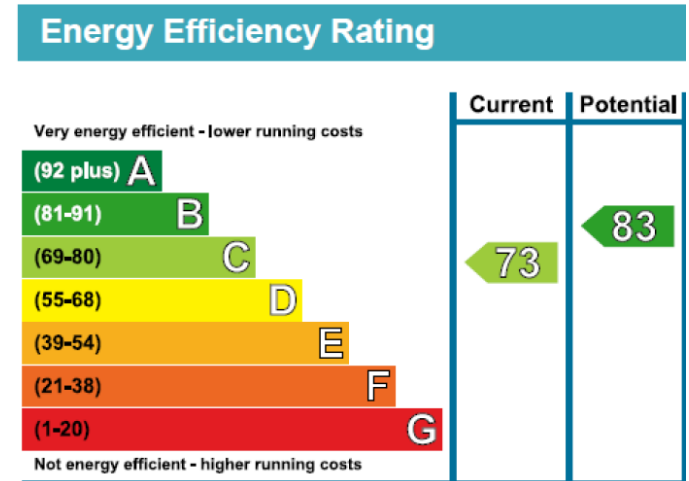

Alie Street, Aldgate East, E1

£500 per week, £2,167 per month + fees

www.benhams.com

London branches open six days a week Mon - Sat

Canary Wharf | City | Colindale | Dartmouth Park | Ealing | Fulham
Hammersmith | Hampstead | Highgate | Hyde Park | Kensington | Kew
Knightsbridge | Nine Elms | Shoreditch | Southall | Surrey Quays
Wapping | Wembley | White City | Woolwich

International offices

China | Hong Kong SAR | India | Indonesia | Qatar | Malaysia | Middle East | Pakistan
Singapore | South Africa | Thailand | Turkey