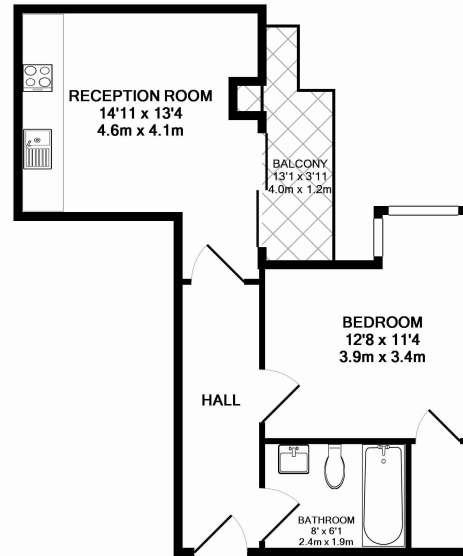

Alie Street, Aldgate East, E1

£500 per week, £2,167 per month + fees

www.benhams.com

London branches open six days a week Mon - Sat

Canary Wharf | City | Colindale | Dartmouth Park | Ealing | Fulham
Hammersmith | Hampstead | Highgate | Hyde Park | Kensington | Kew
Knightsbridge | Nine Elms | Shoreditch | Southall | Surrey Quays
Wapping | Wembley | White City | Woolwich

International offices

China | Hong Kong SAR | India | Indonesia | Qatar | Malaysia | Middle East | Pakistan
Singapore | South Africa | Thailand | Turkey