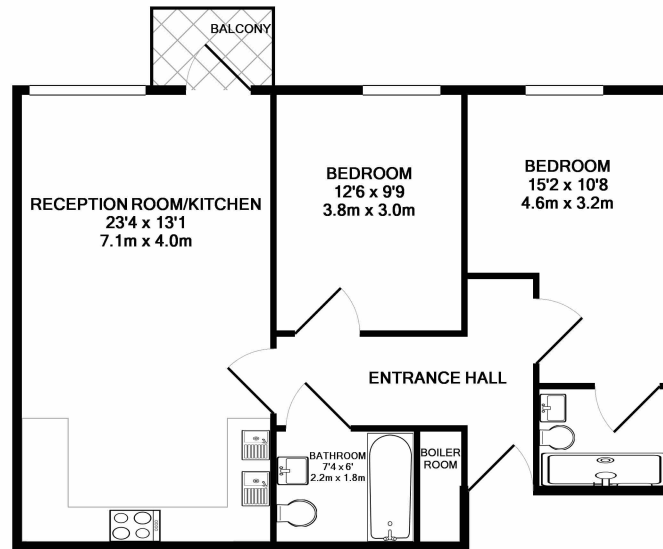

Times Square, Aldgate East, E1

£692 per week, £2,999 per month + fees

www.benhams.com

TOTAL APPROX. FLOOR AREA 753 SQ.FT. (69.9 SQ.M.)