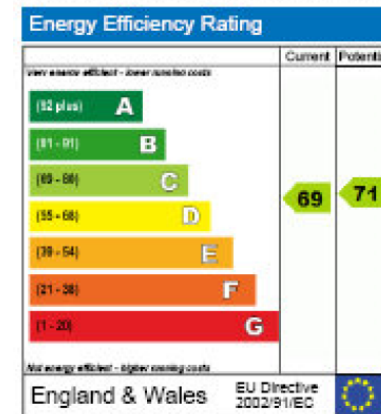

The energy efficiency rating is a measure of the overall efficiency of a home. The higher the rating the more energy efficient the home is and the lower the fuel bills are likely to be.

London branches open six days a week Mon - Sat

Canary Wharf | City | Colindale | Dartmouth Park | Ealing | Fulham
Hammersmith | Hampstead | Highgate | Hyde Park | Kensington | Kew
Knightsbridge | Nine Elms | Shoreditch | Southall | Surrey Quays
Wapping | Wembley | White City | Woolwich

International offices

China | Hong Kong SAR | India | Indonesia | Israel | Malaysia | Middle East | Pakistan
Qatar | Singapore | South Africa | Thailand | Turkey

Benham & Reeves