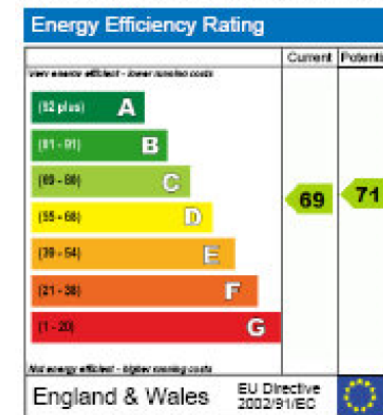

The energy efficiency rating is a measure of the overall efficiency of a home. The higher the rating the more energy efficient the home is and the lower the fuel bills are likely to be.

London branches open six days a week Mon - Sat

Canary Wharf | City | Colindale | Dartmouth Park | Ealing | Fulham
Hammersmith | Hampstead | Highgate | Hyde Park | Kensington | Kew
Knightsbridge | Nine Elms | Shoreditch | Southall | Surrey Quays
Wapping | Wembley | White City | Woolwich

International offices

China | Hong Kong SAR | India | Indonesia | Qatar | Malaysia | Middle East | Pakistan
Singapore | South Africa | Thailand | Turkey

Benham & Reeves