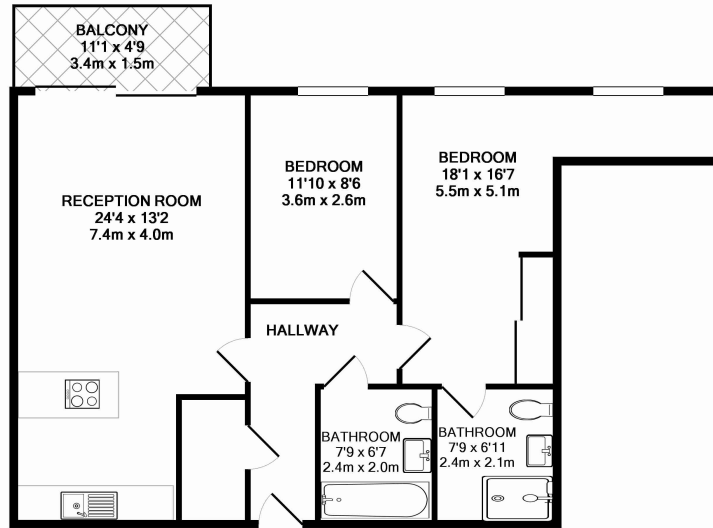

Commercial Street, Aldgate, E1

£830 per week, £3,597 per month + fees

www.benhams.com

London branches open six days a week Mon - Sat

Canary Wharf | City | Colindale | Dartmouth Park | Ealing | Fulham
Hammersmith | Hampstead | Highgate | Hyde Park | Kensington | Kew
Knightsbridge | Nine Elms | Shoreditch | Southall | Surrey Quays
Wapping | Wembley | White City | Woolwich

International offices

China | Hong Kong SAR | India | Indonesia | Qatar | Malaysia | Middle East | Pakistan
Singapore | South Africa | Thailand | Turkey