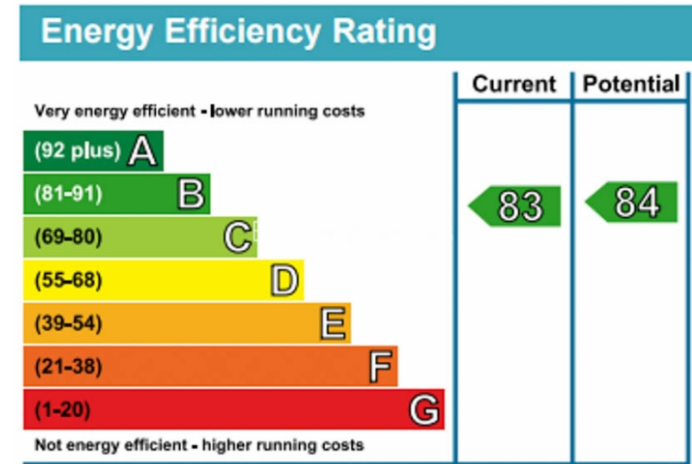

Commercial Street, Aldgate, E1

£830 per week, £3,597 per month + fees

www.benhams.com

London branches open six days a week Mon - Sat

Canary Wharf | City | Colindale | Dartmouth Park | Ealing | Fulham
Hammersmith | Hampstead | Highgate | Hyde Park | Kensington | Kew
Knightsbridge | Nine Elms | Shoreditch | Southall | Surrey Quays
Wapping | Wembley | White City | Woolwich

International offices

China | Hong Kong SAR | India | Indonesia | Qatar | Malaysia | Middle East | Pakistan
Singapore | South Africa | Thailand | Turkey