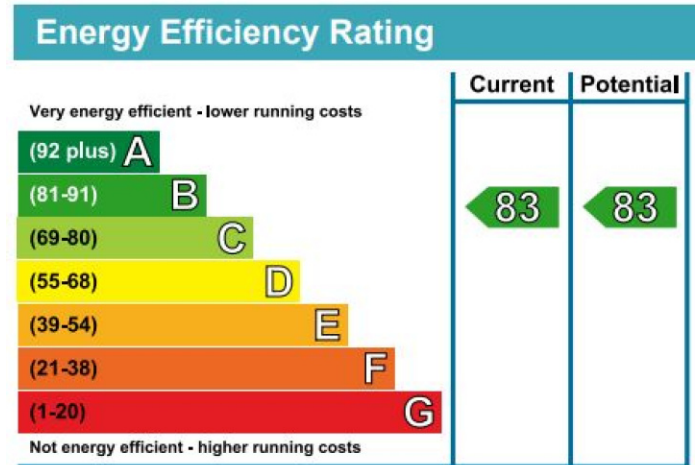

London branches open six days a week Mon - Sat

Canary Wharf | City | Colindale | Dartmouth Park | Ealing | Fulham
Hammersmith | Hampstead | Highgate | Hyde Park | Kensington | Kew
Knightsbridge | Nine Elms | Shoreditch | Southall | Surrey Quays
Wapping | Wembley | White City | Woolwich

International offices

China | Hong Kong SAR | India | Indonesia | Qatar | Malaysia | Middle East | Pakistan
Singapore | South Africa | Thailand | Turkey