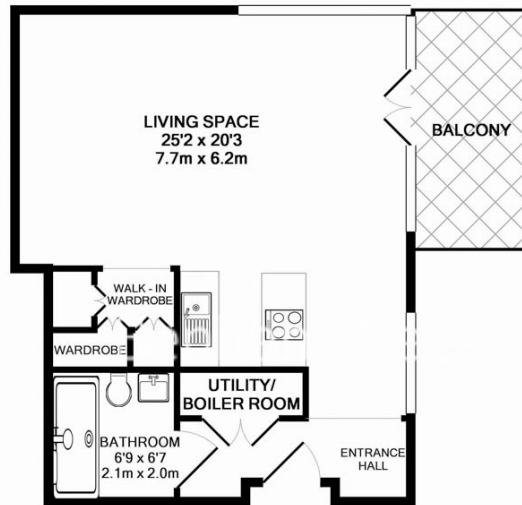

Alie Street, Aldgate, E1

£600 per week, £2,600 per month + fees

www.benhams.com

406MH.GF.E1 - 4TH FLOOR
TOTAL APPROX. FLOOR AREA 486 SQ.FT. (45.1 SQ.M.)