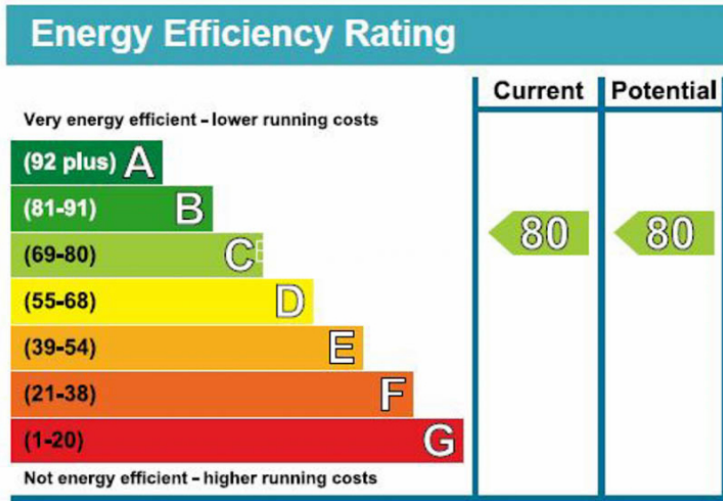

Royal Mint Street, Aldgate, E1

£462 per week, £2,000 per month + fees

www.benhams.com

London branches open six days a week Mon - Sat

Canary Wharf | City | Colindale | Dartmouth Park | Ealing | Fulham
Hammersmith | Hampstead | Highgate | Hyde Park | Kensington | Kew
Knightsbridge | Nine Elms | Shoreditch | Southall | Surrey Quays
Wapping | Wembley | White City | Woolwich

International offices

China | Hong Kong SAR | India | Indonesia | Qatar | Malaysia | Middle East | Pakistan
Singapore | South Africa | Thailand | Turkey