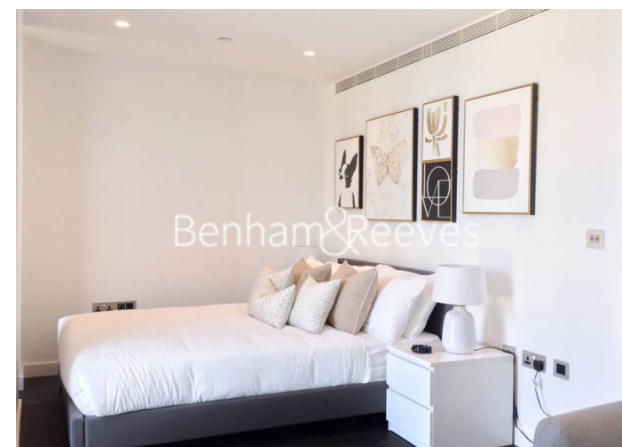

🏠 Studio   🚿 1 Bathroom   🚗 Furnished

Stunning luxury studio apartment situated within a prestigious development in Aldgate. Located within a short walk into The City and minutes from the DLR and London Underground.

Please [click here](#) for full detail

Property features

Furnished Studio Apartment | Open Plan Reception / Sleeping area | Bespoke Fitted Kitchen With Integrated Siemens Appliances | Double Bed | Luxury Bathroom With Bespoke Vanity Counter | EPC-C | LED Mood Lighting, Underfloor Heating & Comfort Cooling | Cinema / Screening Room, Games / Recreation Room & Residents | Short Walk To The City, St Katherine's Docks | Tower Hill (Underground), Tower Gateway (DLR)

For more information about this property, please call our Wapping branch on

020 7680 8900

Redress & Client Money Protection :

Benham and Reeves are members of The Property Ombudsman redress scheme and have Client Money protection with ARLA Propertymark. You can find more information on our website at <https://www.benhams.com/membership/>

Benham & Reeves