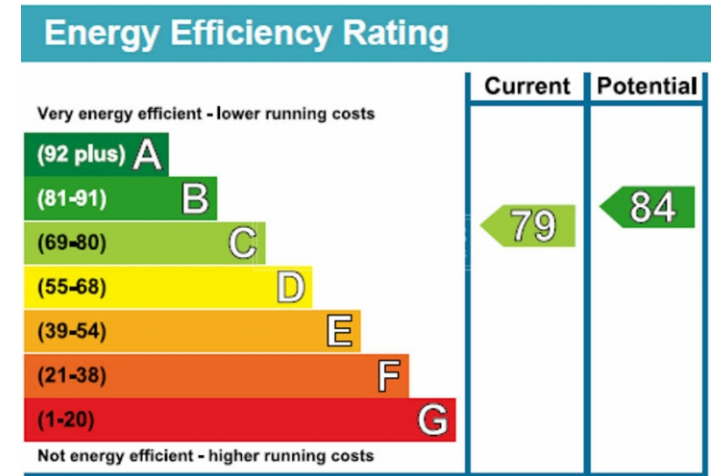

Hooper Street, Aldgate, E1

£670 per week, £2,903 per month + fees

www.benhams.com

London branches open six days a week Mon - Sat

Canary Wharf | City | Colindale | Dartmouth Park | Ealing | Fulham
Hammersmith | Hampstead | Highgate | Hyde Park | Kensington | Kew
Knightsbridge | Nine Elms | Shoreditch | Southall | Surrey Quays
Wapping | Wembley | White City | Woolwich

International offices

China | Hong Kong SAR | India | Indonesia | Qatar | Malaysia | Middle East | Pakistan
Singapore | South Africa | Thailand | Turkey