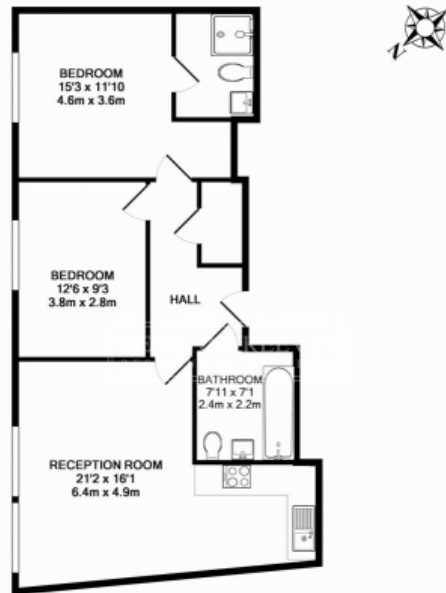

Hooper Street, Aldgate, E1

£670 per week, £2,903 per month + fees

www.benhams.com

London branches open six days a week Mon - Sat

Canary Wharf | City | Colindale | Dartmouth Park | Ealing | Fulham
Hammersmith | Hampstead | Highgate | Hyde Park | Kensington | Kew
Knightsbridge | Nine Elms | Shoreditch | Southall | Surrey Quays
Wapping | Wembley | White City | Woolwich

International offices

China | Hong Kong SAR | India | Indonesia | Qatar | Malaysia | Middle East | Pakistan
Singapore | South Africa | Thailand | Turkey