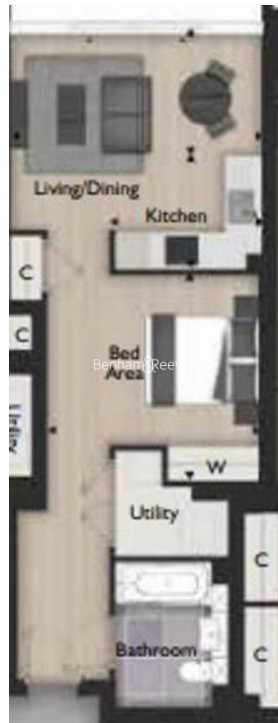

Goodsman Field, Aldgate, E1

£560 per week, £2,427 per month + fees

www.benhams.com