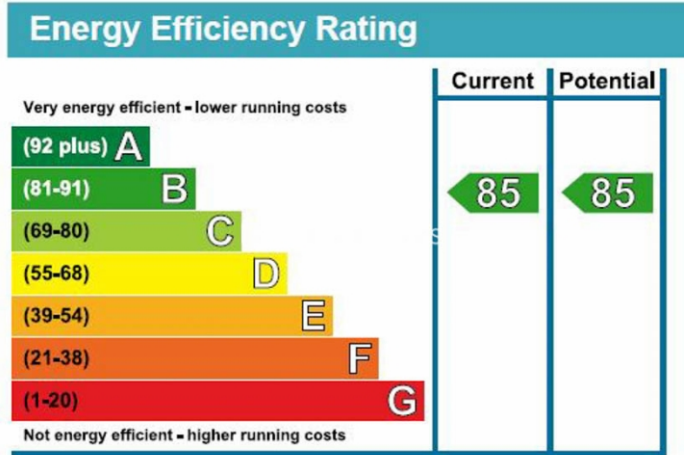

Canter Way, Aldgate, E1

£588 per week, £2,548 per month + fees

www.benhams.com

London branches open six days a week Mon - Sat

Canary Wharf | City | Colindale | Dartmouth Park | Ealing | Fulham
Hammersmith | Hampstead | Highgate | Hyde Park | Kensington | Kew
Knightsbridge | Nine Elms | Shoreditch | Southall | Surrey Quays
Wapping | Wembley | White City | Woolwich

International offices

China | Hong Kong SAR | India | Indonesia | Qatar | Malaysia | Middle East | Pakistan
Singapore | South Africa | Thailand | Turkey