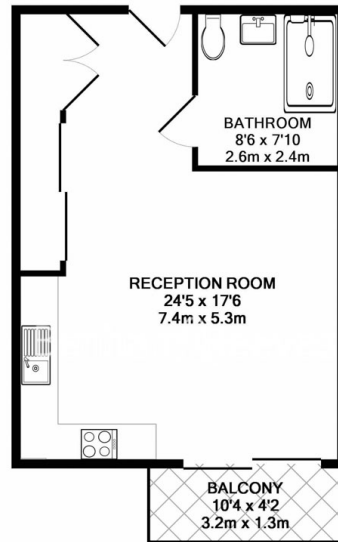

Canter Way, Aldgate, E1

£588 per week, £2,548 per month + fees

www.benhams.com

London branches open six days a week Mon - Sat

Canary Wharf | City | Colindale | Dartmouth Park | Ealing | Fulham
Hammersmith | Hampstead | Highgate | Hyde Park | Kensington | Kew
Knightsbridge | Nine Elms | Shoreditch | Southall | Surrey Quays
Wapping | Wembley | White City | Woolwich

International offices

China | Hong Kong SAR | India | Indonesia | Qatar | Malaysia | Middle East | Pakistan
Singapore | South Africa | Thailand | Turkey