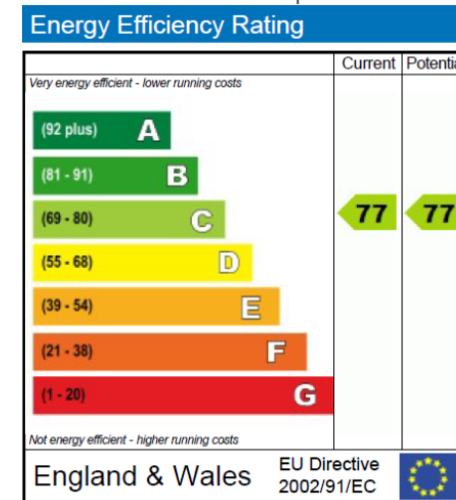

London branches open six days a week Mon - Sat

Canary Wharf | City | Colindale | Dartmouth Park | Ealing | Fulham
Hammersmith | Hampstead | Highgate | Hyde Park | Kensington | Kew
Knightsbridge | Nine Elms | Shoreditch | Southall | Surrey Quays
Wapping | Wembley | White City | Woolwich

International offices

China | Hong Kong SAR | India | Indonesia | Qatar | Malaysia | Middle East | Pakistan
Singapore | South Africa | Thailand | Turkey

Benham & Reeves