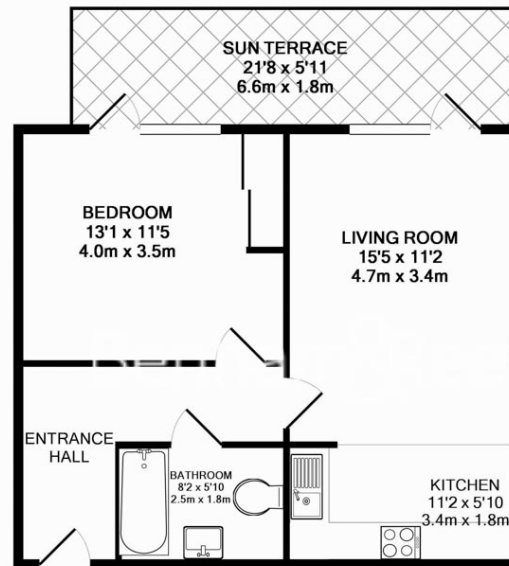

Fairmont House, Albatross Way, SE16

£485 per week, £2,100 per month + fees

www.benhams.com

82FH.SE16
TOTAL APPROX. FLOOR AREA 515 SQ.FT. (47.9 SQ.M.)