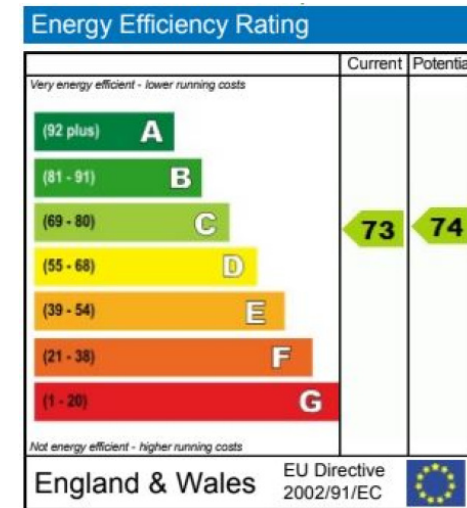

London branches open six days a week Mon - Sat

Canary Wharf | City | Colindale | Dartmouth Park | Ealing | Fulham
Hammersmith | Hampstead | Highgate | Hyde Park | Kensington | Kew
Knightsbridge | Nine Elms | Shoreditch | Southall | Surrey Quays
Wapping | Wembley | White City | Woolwich

International offices

China | Hong Kong SAR | India | Indonesia | Qatar | Malaysia | Middle East | Pakistan
Singapore | South Africa | Thailand | Turkey

Benham & Reeves