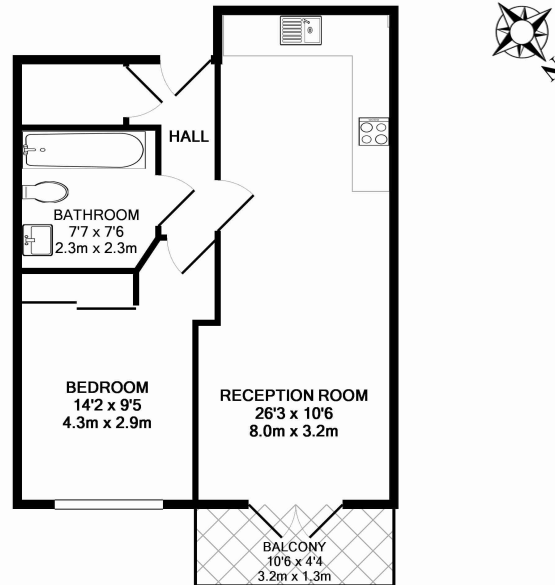

Bromyard Avenue, Acton, W3

£404 per week, £1,751 per month + fees

www.benhams.com

00530-63NH.W3 - 4TH FLOOR
TOTAL APPROX. FLOOR AREA 497 SQ.FT. (46.1 SQ.M.)