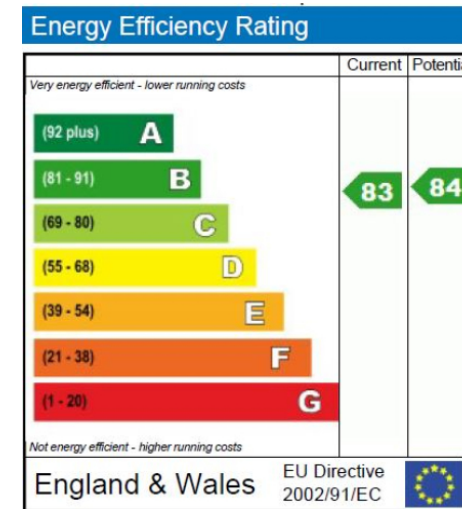

Benham & Reeves

Bromyard Avenue, Acton, W3

£543 per week, £2,353 per month + fees

www.benhams.com

73ANH.W3. 3RD FLOOR
TOTAL APPROX. FLOOR AREA 928 SQ.FT. (86.2 SQ.M.)

Whilst every attempt has been made to ensure the accuracy of the floor plan contained here, measurements of doors, windows, rooms and any other items are approximate and no responsibility is taken for any error, omission, or mis-statement. This plan is for illustrative purposes only and should be used as such by any prospective purchaser. The services, systems and appliances shown have not been tested and no guarantee as to their operability or efficiency can be given
Made with Metropix ©2017