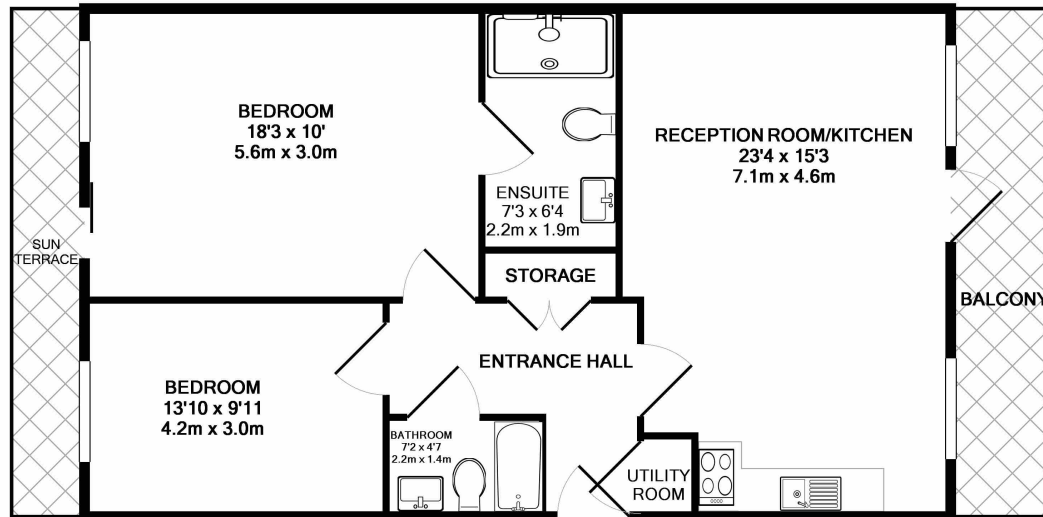

Benham & Reeves

Bromyard Avenue, Acton, W3

£543 per week, £2,353 per month + fees

www.benhams.com

73ANH.W3. 3RD FLOOR
TOTAL APPROX. FLOOR AREA 928 SQ.FT. (86.2 SQ.M.)

Whilst every attempt has been made to ensure the accuracy of the floor plan contained here, measurements of doors, windows, rooms and any other items are approximate and no responsibility is taken for any error, omission, or mis-statement. This plan is for illustrative purposes only and should be used as such by any prospective purchaser. The services, systems and appliances shown have not been tested and no guarantee as to their operability or efficiency can be given
Made with Metropix ©2017