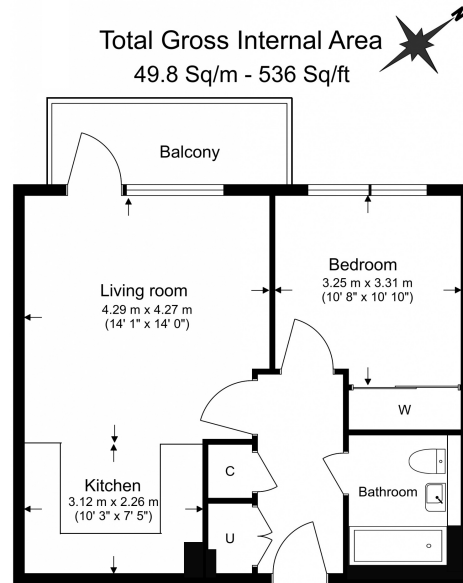

Edwin House, Accolade Avenue, UB1

£381 per week, £1,651 per month + fees

www.benhams.com

Benham & Reeves

Score	Energy rating	Current	Potential
92+	A		
81-91	B	85 B	85 B
69-80	C		
55-68	D		
39-54	E		
21-38	F		
1-20	G		

London branches open six days a week Mon - Sat

Canary Wharf | City | Colindale | Dartmouth Park | Ealing | Fulham
Hammersmith | Hampstead | Highgate | Hyde Park | Kensington | Kew
Knightsbridge | Nine Elms | Shoreditch | Southall | Surrey Quays
Wapping | Wembley | White City | Woolwich

International offices

China | Hong Kong SAR | India | Indonesia | Qatar | Malaysia | Middle East | Pakistan
Singapore | South Africa | Thailand | Turkey

Benham & Reeves