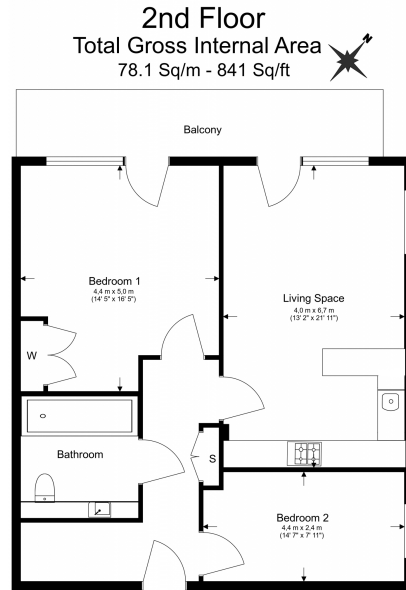

Tilston Bright Square, Abbeywood, SE2

£438 per week, £1,900 per month + fees

www.benhams.com

Benham & Reeves

Score	Energy rating	Current	Potential
92+	A		
81-91	B	88 B	88 B
69-80	C		
55-68	D		
39-54	E		
21-38	F		
1-20	G		

London branches open six days a week Mon - Sat

Canary Wharf | City | Colindale | Dartmouth Park | Ealing | Fulham
Hammersmith | Hampstead | Highgate | Hyde Park | Kensington | Kew
Knightsbridge | Nine Elms | Shoreditch | Southall | Surrey Quays
Wapping | Wembley | White City | Woolwich

International offices

China | Hong Kong SAR | India | Indonesia | Qatar | Malaysia | Middle East | Pakistan
Singapore | South Africa | Thailand | Turkey