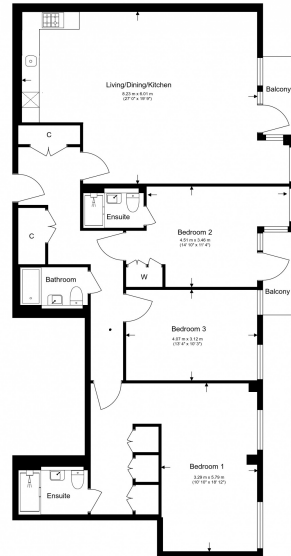

Matcham House, 21 Glenthorne Road, W6

£1,212 per week, £5,252 per month + fees

www.benhams.com

Total Gross Internal Area
146 Sq/m - 1572 Sq/ft