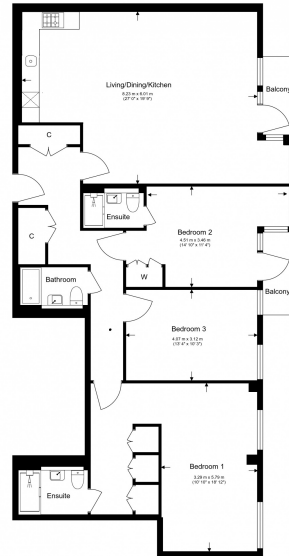

Matcham House, 21 Glenthorne Road, W6

£1,212 per week, £5,252 per month + fees

www.benhams.com

Total Gross Internal Area
146 Sq/m - 1572 Sq/ft