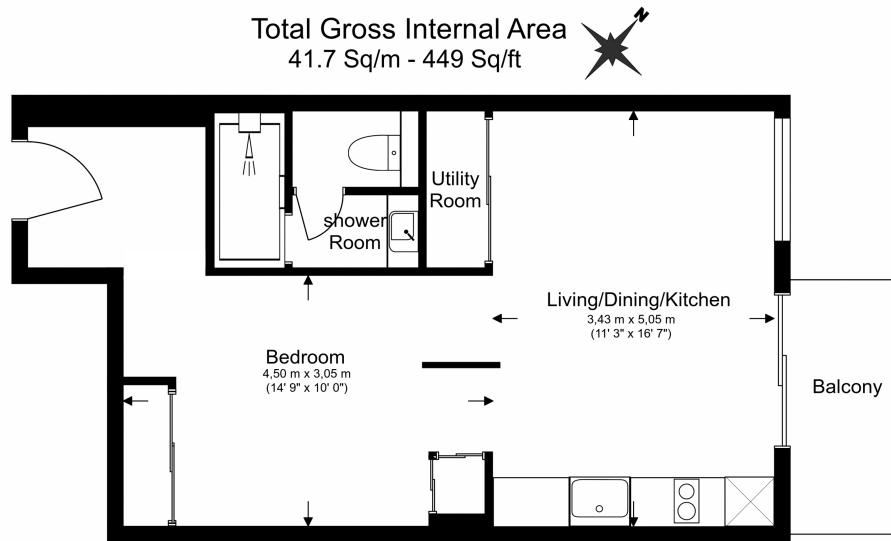

Queens Wharf, 2 Crisp Road, W6

£576 per week, £2,496 per month + fees

www.benhams.com

Benham & Reeves

Score	Energy rating	Current	Potential
92+	A		
81-91	B	83 B	83 B
69-80	C		
55-68	D		
39-54	E		
21-38	F		
1-20	G		

London branches open six days a week Mon - Sat

Canary Wharf | City | Colindale | Dartmouth Park | Ealing | Fulham
Hammersmith | Hampstead | Highgate | Hyde Park | Kensington | Kew
Knightsbridge | Nine Elms | Shoreditch | Southall | Surrey Quays
Wapping | Wembley | White City | Woolwich

International offices

China | Hong Kong SAR | India | Indonesia | Qatar | Malaysia | Middle East | Pakistan
Singapore | South Africa | Thailand | Turkey

Benham & Reeves